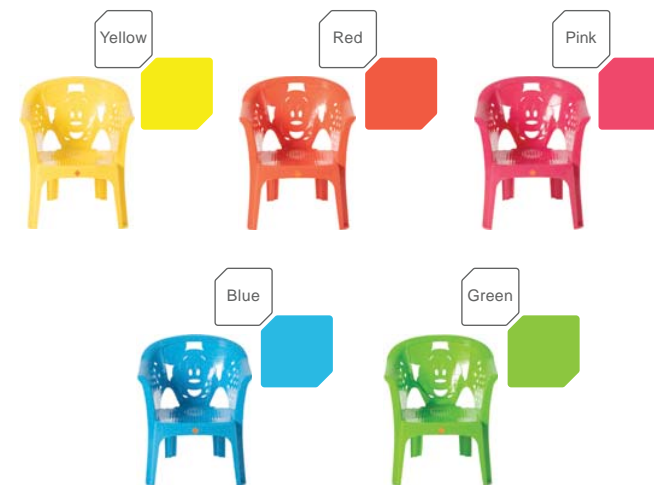

CHAIR BABY **SOFA**