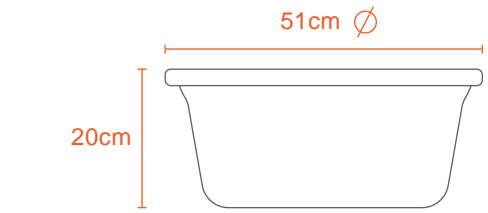

28L BASIN

45L BASIN

30L BASIN

60L BASIN

30L BASIN - CLASSIC

67L BASIN