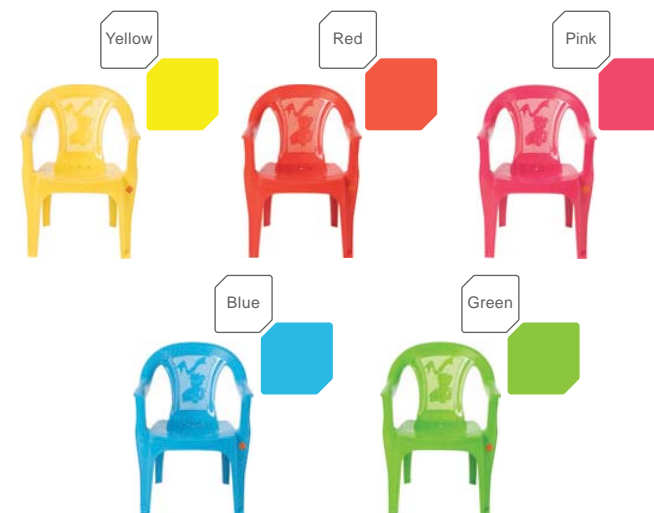

NEW LARGE BABY BATH TUB

BABY ROCKING CHAIR

1.5Kg

Polypropylene

KIDDIES DESK

KIDS CHAIRS

CHAIR BABY **ARMLESS**

CHAIR BABY **TIKIRI**