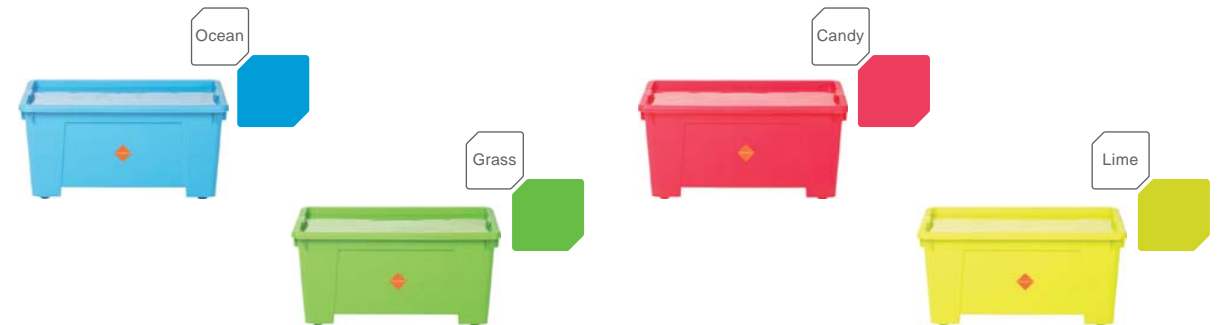

45L STORAGE BOX