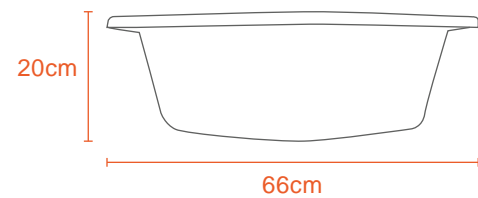

canoe
BASINS

15L canoe BASIN

35L canoe BASIN

25L canoe BASIN

canoe BASIN DRAIN PLUG

canoe BASIN SOAP TRAY

0.08Kg

Polypropylene