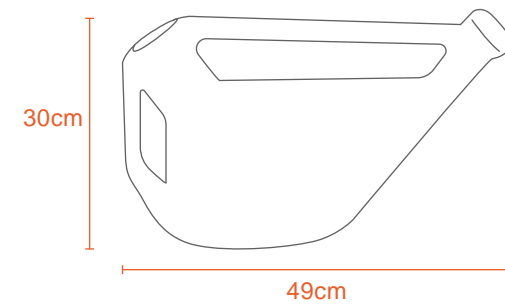

MONSOON

WATERING CAN

10L

0.5Kg

Polyethylene Body &
Polypropylene Spout
(Color may vary)

FLOWER POT

ROSE

 Kg
0.3Kg