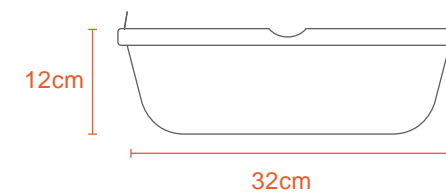

canoe
BASINS

15L canoe BASIN

35L canoe BASIN

25L canoe BASIN

canoe BASIN DRAIN PLUG

canoe BASIN SOAP TRAY

0.08Kg

Polypropylene