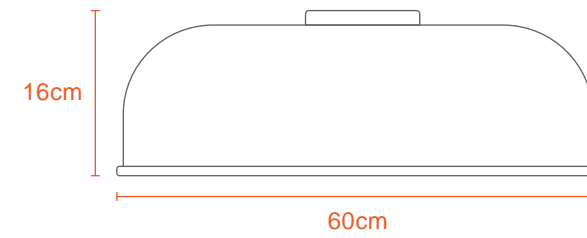

SQUARE

FOOD COVER

Kg
0.4Kg

Polypropylene