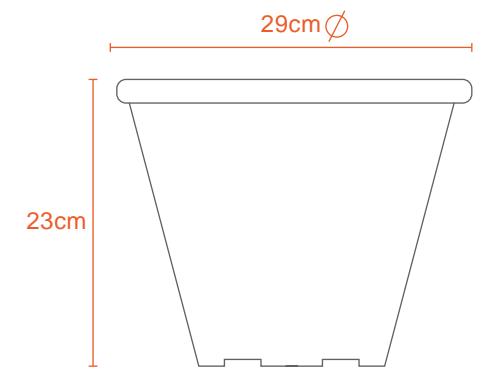

FLOWER POT

0.3Kg

Polyethylene / Polypropylene
(Both options available)