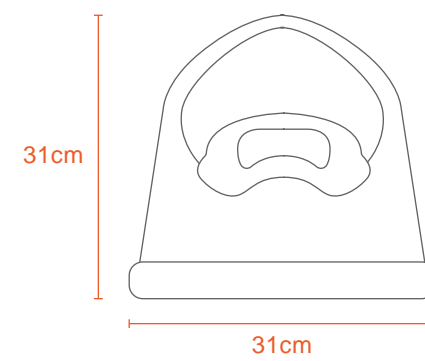

STORAGE BOXES - KIDS

10L STORAGE BOX

45L STORAGE BOX

BABY POTTY

Kg
0.7Kg

Polypropylene

BABY BATH TUBS

PRINCESS BABY BATH TUB