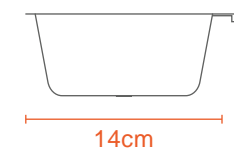

canoe
BASINS

15L canoe BASIN

35L canoe BASIN

25L canoe BASIN

canoe BASIN DRAIN PLUG

canoe BASIN SOAP TRAY

0.08Kg

Polypropylene