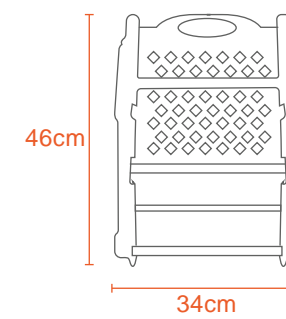

BABY ROCKING CHAIR

1.5Kg

Polypropylene