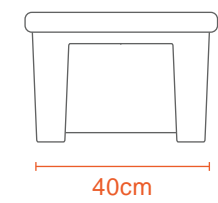

45L STORAGE BOX