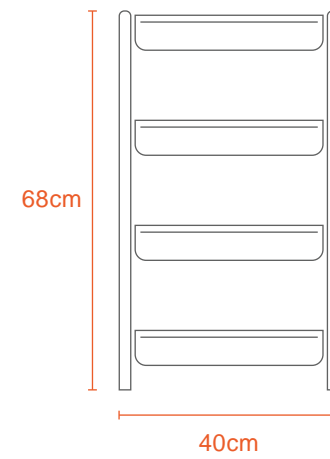

PRIME

PLATE RACK

PLATE RACK

Light Green

Marble

Kg
1Kg

Polypropylene

VEGETABLE RACK