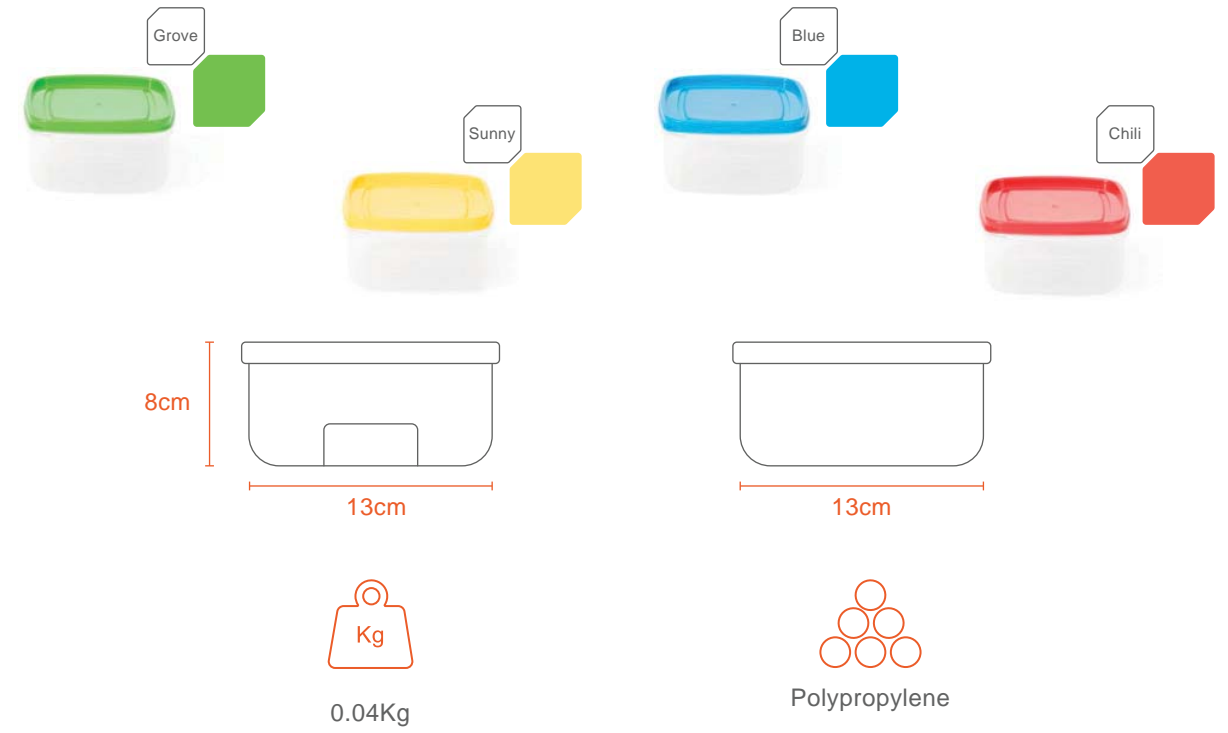

750ml CONTAINER PRO