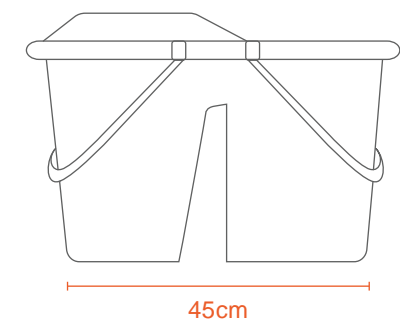

MOP BASKET

SINGLE BIN

MOP BASKET

TWIN BIN

PAILS

15L PAIL

15L

0.6Kg