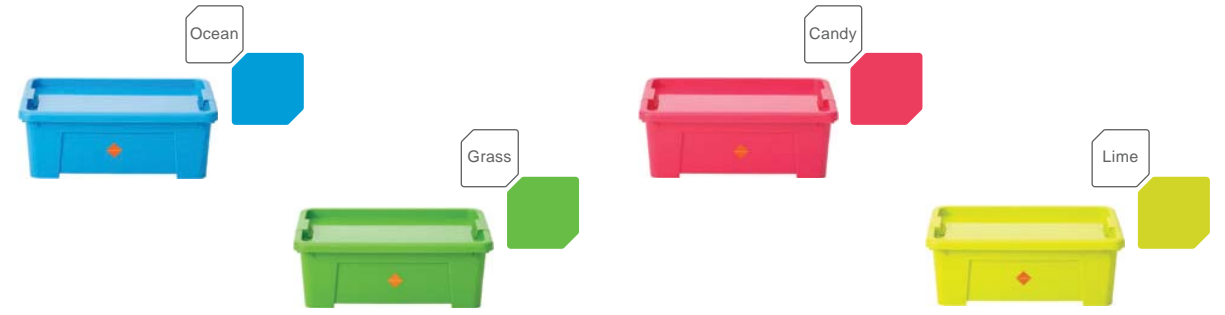

10L STORAGE BOX