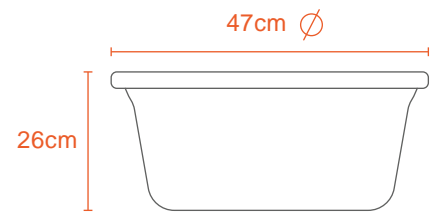

Polypropylene

28L BASIN

45L BASIN

30L BASIN

60L BASIN

30L BASIN - CLASSIC

67L BASIN

RATTAN