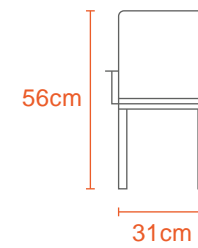

CHAIR BABY **TIKIRI**