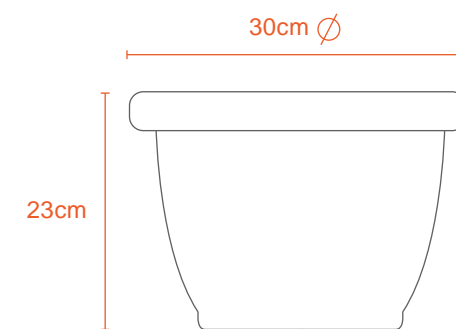

MONSOON

WATERING CAN

10L

0.5Kg

Polyethylene Body &
Polypropylene Spout
(Color may vary)

FLOWER POT

ROSE

 Kg
0.3Kg