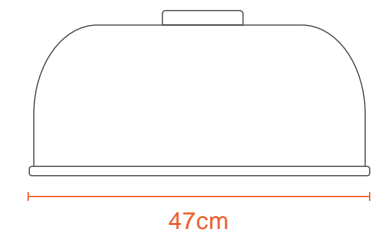

SQUARE

FOOD COVER

Kg
0.4Kg

Polypropylene