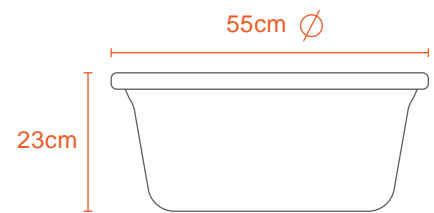

Polypropylene

28L BASIN

45L BASIN

30L BASIN

60L BASIN

30L BASIN - CLASSIC

67L BASIN

RATTAN