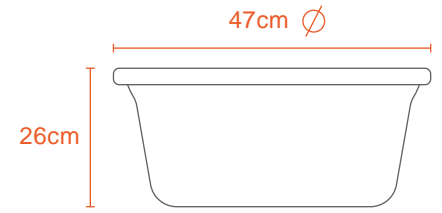

28L BASIN

45L BASIN

30L BASIN

60L BASIN

30L BASIN - CLASSIC

67L BASIN