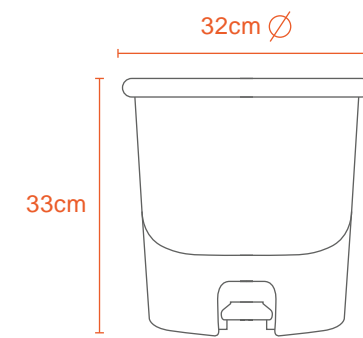

OVAL PEDAL BIN

14L

1Kg

Polypropylene