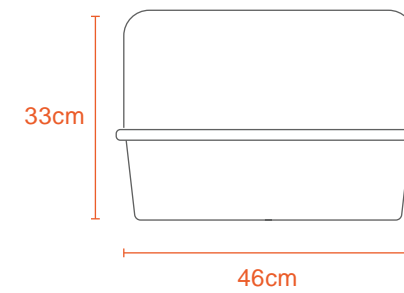

PRIME

PLATE RACK

PLATE RACK

Light Green

Marble

Kg
1Kg

Polypropylene

VEGETABLE RACK