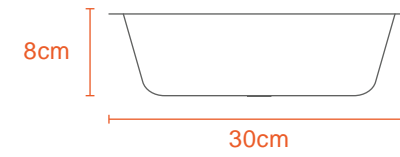

canoe
BASINS

15L canoe BASIN

35L canoe BASIN

25L canoe BASIN

canoe BASIN DRAIN PLUG

canoe BASIN SOAP TRAY

0.08Kg

Polypropylene