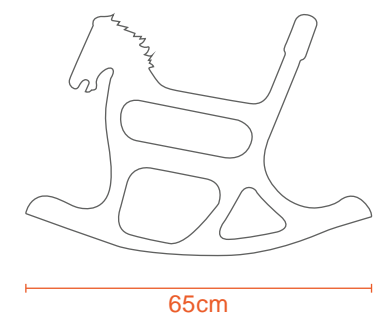

BABY ROCKING CHAIR

1.5Kg

Polypropylene