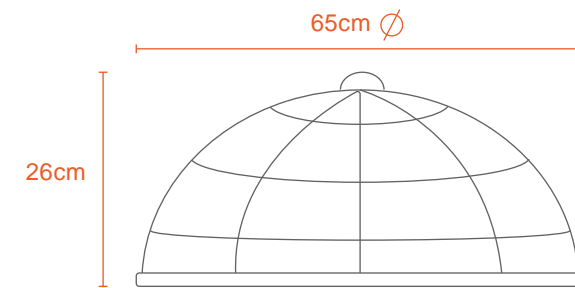

ROUND FOOD COVER

Kg
0.7Kg

Polypropylene