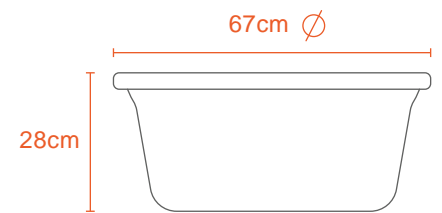

Polypropylene

28L BASIN

45L BASIN

30L BASIN

60L BASIN

30L BASIN - CLASSIC

67L BASIN

RATTAN