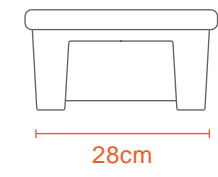

10L STORAGE BOX