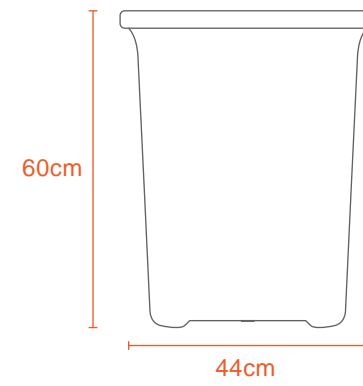

RATTAN

LAUNDRY BIN

60L

2Kg

Polypropylene