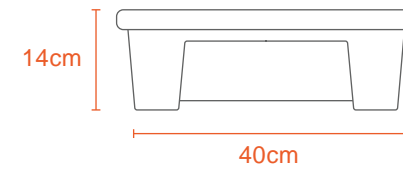

10L STORAGE BOX