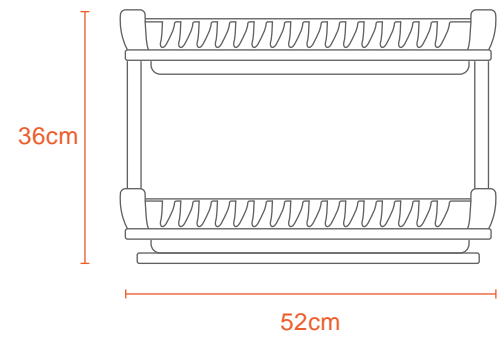

PRIME

PLATE RACK

PLATE RACK

Light Green

Marble

Kg
1Kg

Polypropylene

VEGETABLE RACK