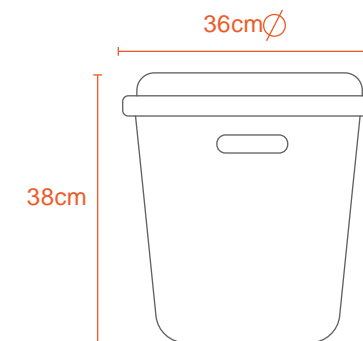

LAUNDRY BASKET - MEDIUM

24L

0.7Kg

Polypropylene