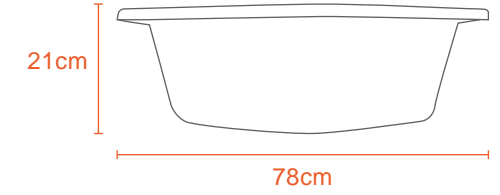

canoe
BASINS

15L canoe BASIN

35L canoe BASIN

25L canoe BASIN

canoe BASIN DRAIN PLUG

canoe BASIN SOAP TRAY

0.08Kg

Polypropylene