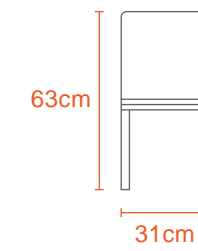

CHAIR BABY **ARMLESS**