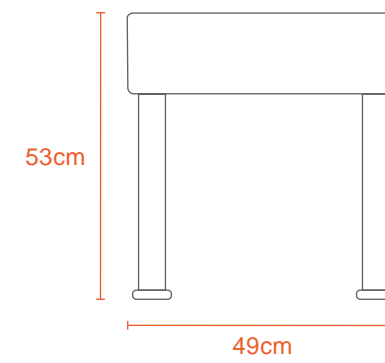

NEW LARGE BABY BATH TUB

BABY ROCKING CHAIR

1.5Kg

Polypropylene

KIDDIES DESK

KIDS CHAIRS

CHAIR BABY **ARMLESS**

CHAIR BABY **TIKIRI**