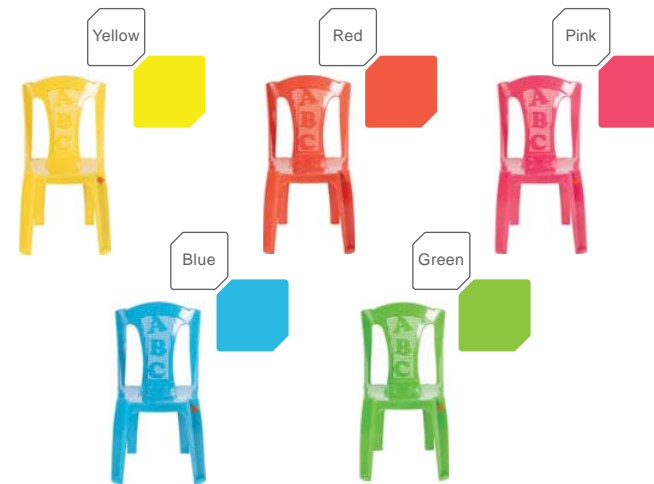

NEW LARGE BABY BATH TUB

BABY ROCKING CHAIR

1.5Kg

Polypropylene

KIDDIES DESK

KIDS CHAIRS

CHAIR BABY **ARMLESS**

CHAIR BABY **TIKIRI**