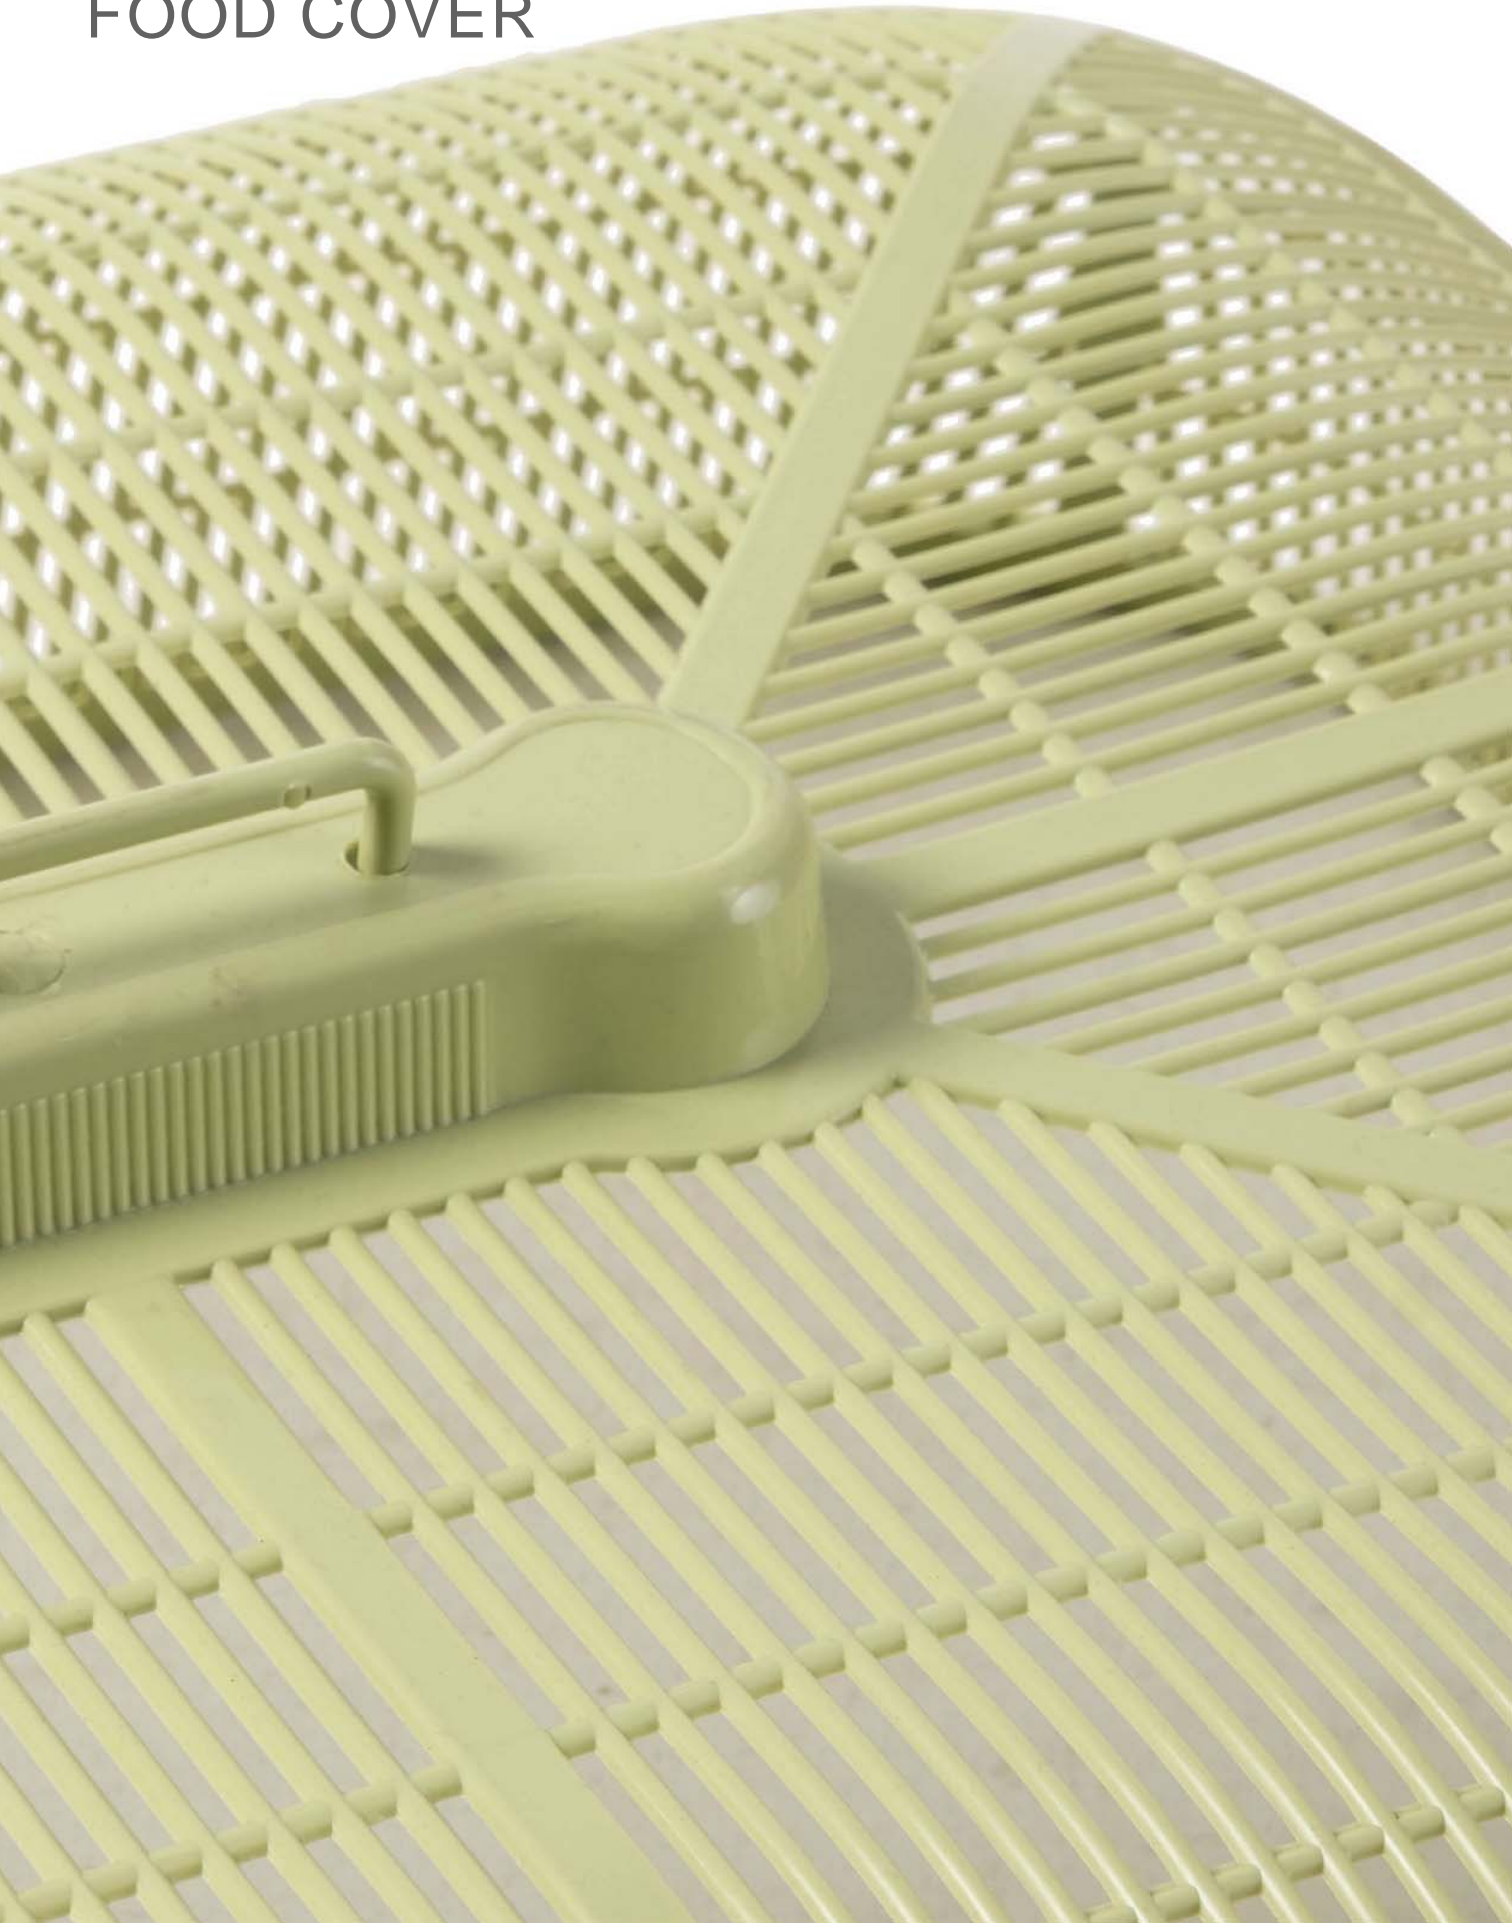

FOOD COVERS

ROUND FOOD COVER

Kg
0.7Kg

Polypropylene

SQUARE

FOOD COVER

Kg
0.4Kg

Polypropylene