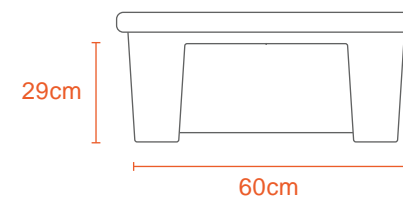

45L STORAGE BOX