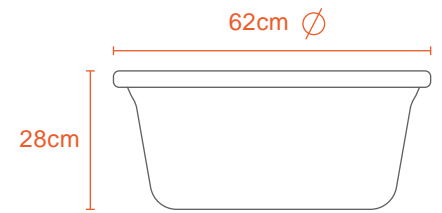

Polypropylene

28L BASIN

45L BASIN

30L BASIN

60L BASIN

30L BASIN - CLASSIC

67L BASIN

RATTAN