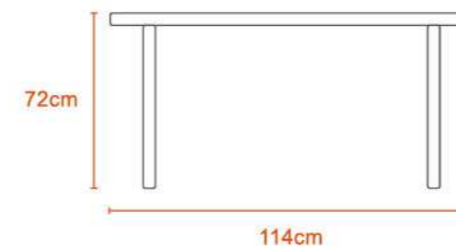

6 SEATER

Kg
13Kg

Polypropylene

1.8Kg

Polypropylene

ROUND DINING TABLE

OVAL DINING TABLE

Kg
5.4Kg