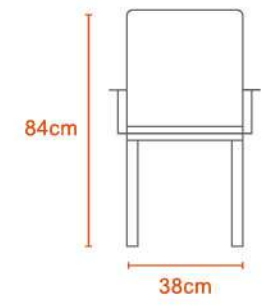

RATTAN LOW BACK

Kg
2.3Kg

Polypropylene