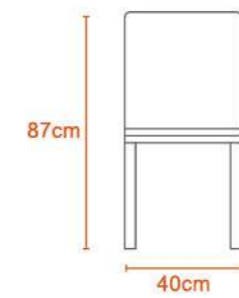

ARMLESS 2011

2Kg

Polypropylene