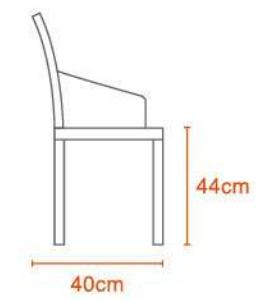

FLAP

FOLDING CHAIR

OLIVIA

ENVISION

VOGUE

CAMBRIDGE

RATTAN LOW BACK

Kg
2.3Kg

CAFE

Kg
1.6Kg

Polypropylene

GRAND ARMLESS

Kg
1.6Kg

Polypropylene

ELITE

Kg
1.7Kg