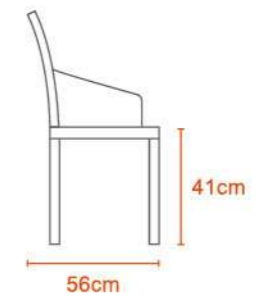

FLAP

FOLDING CHAIR

OLIVIA

ENVISION

VOGUE

CAMBRIDGE

RATTAN LOW BACK

Kg
2.3Kg