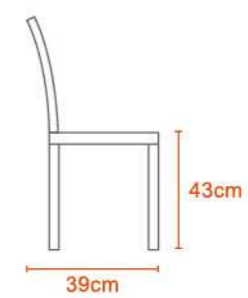

Polypropylene

RATTAN ARMLESS

SIGNATURE

CHAIR BASICS

NELUM

ARMLESS 2011

2Kg

Polypropylene

CAFE

Kg
1.6Kg

Polypropylene

GRAND ARMLESS

Kg
1.6Kg

Polypropylene

ELITE

Kg
1.7Kg