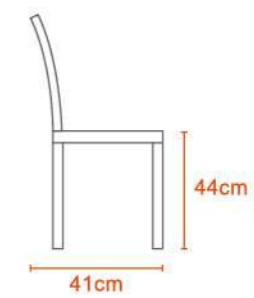

ARMLESS 2011

2Kg

Polypropylene