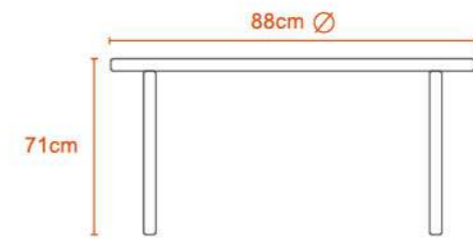

6 SEATER

Kg
13Kg

Polypropylene

1.8Kg

Polypropylene

ROUND DINING TABLE

OVAL DINING TABLE

Kg
5.4Kg