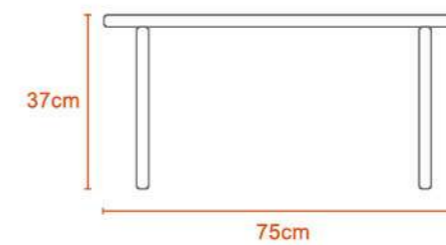

6 SEATER

Kg
13Kg

Polypropylene

1.8Kg

Polypropylene

ROUND DINING TABLE

OVAL DINING TABLE

Kg
5.4Kg