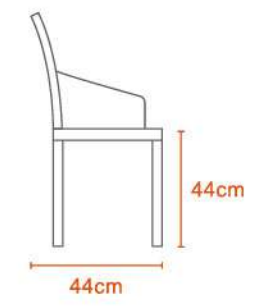

FLAP

FOLDING CHAIR

OLIVIA

ENVISION

VOGUE

CAMBRIDGE

RATTAN LOW BACK

Kg
2.3Kg