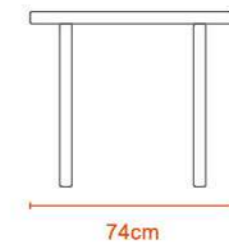

6 SEATER

Kg
13Kg

Polypropylene

1.8Kg

Polypropylene

ROUND DINING TABLE

OVAL DINING TABLE

Kg
5.4Kg