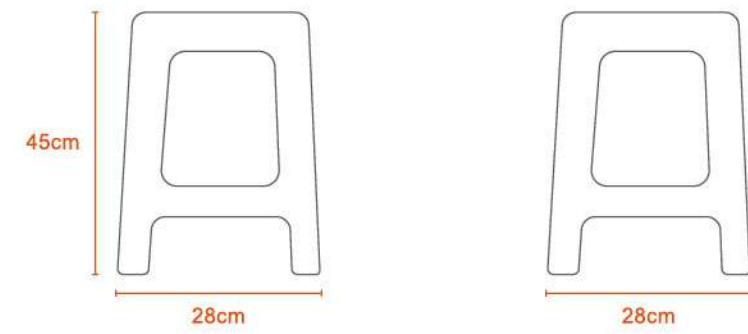

Polypropylene

UP! SIT STOOL

RAITAN STOOL

2.4Kg

Polyethylene

STADIUM II

Kg
1.9Kg

Polypropylene