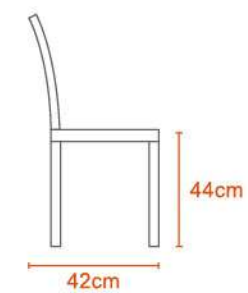

Polypropylene

RATTAN ARMLESS

SIGNATURE

CHAIR BASICS

NELUM

ARMLESS 2011

2Kg

Polypropylene

CAFE

Kg
1.6Kg

Polypropylene

GRAND ARMLESS

Kg
1.6Kg

Polypropylene

ELITE

Kg
1.7Kg