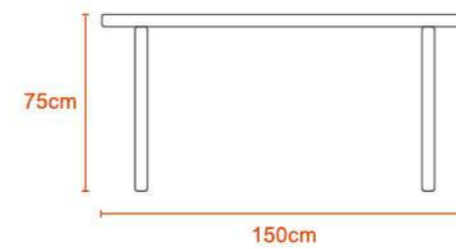

6 SEATER

Kg
13Kg

Polypropylene

1.8Kg

Polypropylene

ROUND DINING TABLE

OVAL DINING TABLE

Kg
5.4Kg