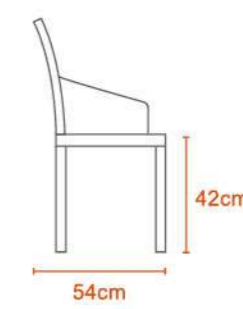

FLAP

FOLDING CHAIR

OLIVIA

ENVISION

VOGUE

CAMBRIDGE

RATTAN LOW BACK

Kg
2.3Kg

CAFE

Kg
1.6Kg

Polypropylene

GRAND ARMLESS

Kg
1.6Kg

Polypropylene

ELITE

Kg
1.7Kg