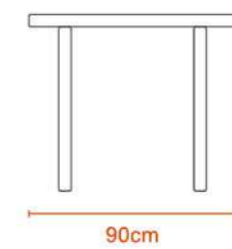

6 SEATER

Kg
13Kg

Polypropylene

1.8Kg

Polypropylene

ROUND DINING TABLE

OVAL DINING TABLE

Kg
5.4Kg