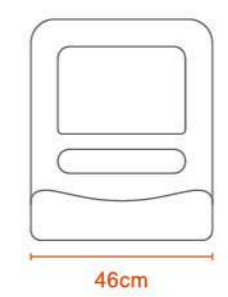

Polypropylene

UP! SIT STOOL

RAITAN STOOL

2.4Kg

Polyethylene

STADIUM II

Kg
1.9Kg

Polypropylene