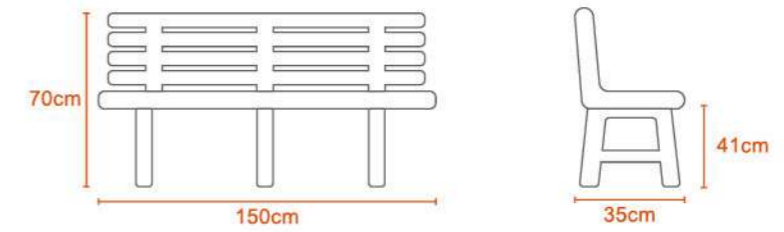

STADIUM II

Kg
1.9Kg

Polypropylene

BENCH

Kg
9Kg

Polypropylene