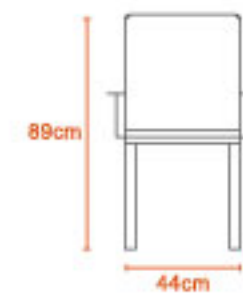

2.5Kg

Polypropylene