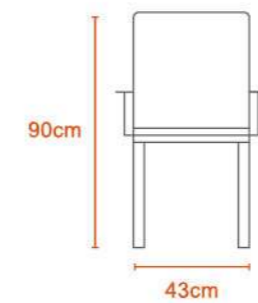

Rose-
wood

1.7Kg

Polypropylene

AUDITORIUM

3Kg

Polypropylene

SOFA

Black