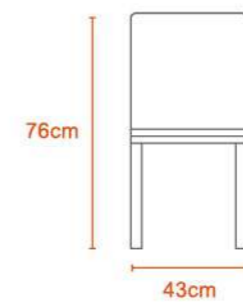

FLAP

FOLDING CHAIR

OLIVIA

ENVISION

VOGUE

CAMBRIDGE

RATTAN LOW BACK

Kg
2.3Kg