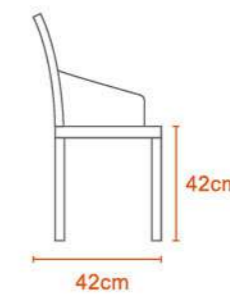

CAFE

Kg
1.6Kg

Polypropylene

GRAND ARMLESS

Kg
1.6Kg

Polypropylene

ELITE

Kg
1.7Kg

Rose-
wood

1.7Kg

Polypropylene

AUDITORIUM

3Kg

Polypropylene

SOFA

Black