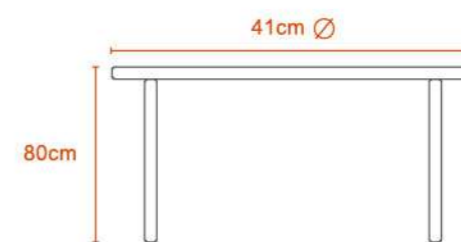

6 SEATER

Kg
13Kg

Polypropylene

1.8Kg

Polypropylene

ROUND DINING TABLE

OVAL DINING TABLE

Kg
5.4Kg