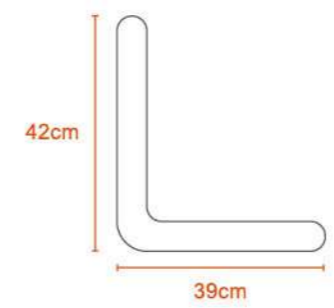

Polypropylene

UP! SIT STOOL

RAITAN STOOL

2.4Kg

Polyethylene

STADIUM II

Kg
1.9Kg

Polypropylene