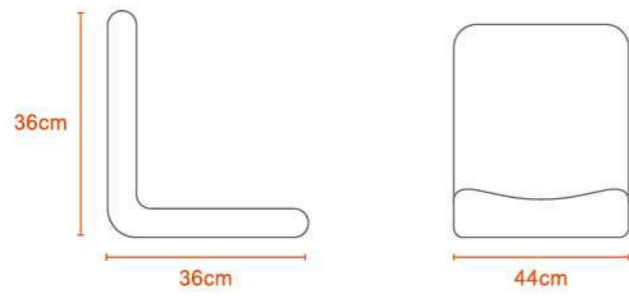

Polypropylene

UP! SIT STOOL

RAITAN STOOL

2.4Kg

Polyethylene

STADIUM II

Kg
1.9Kg

Polypropylene