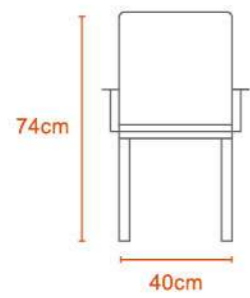

DELUX LOW BACK

1.7Kg

Polypropylene

DAISY LOW BACK

1.7Kg

Polypropylene