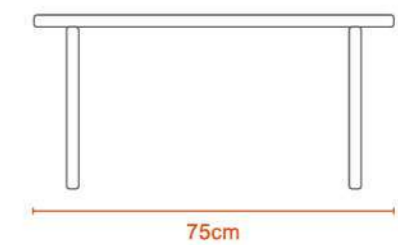

6 SEATER

Kg
13Kg

Polypropylene

1.8Kg

Polypropylene

ROUND DINING TABLE

OVAL DINING TABLE

Kg
5.4Kg