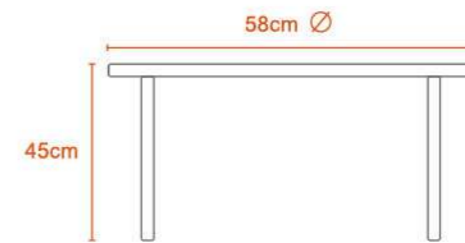

1.6Kg

Polypropylene