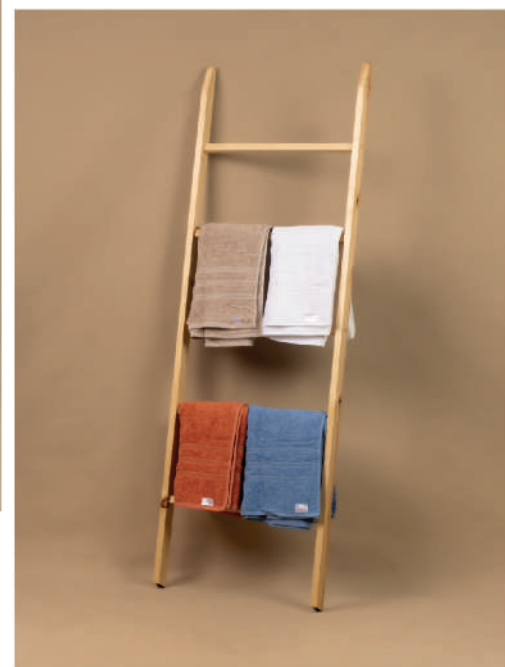

### TABLE MATT (L)

Material : Wooden  
Size : 46x40 cm  
Units : 02

**BATHROOM ACCESSORIES (SET)**

Material : Ceramic

**LADDY (TOWEL HOLDER)**

Material : Wooden  
Size : 56.5x166.4 cm

**BATH MATT**

Material : Wooden  
Size : 44.8x44.8 cm

**THE WOODY (XL)**

Material : Wooden  
Size : 34.5x34.5x37 cm

**THE WOODY (L)**

Material : Wooden  
Size : 14x14x33 cm

**THE WOODY (M)**

Material : Wooden  
Size : 14x16.5x26.5 cm

**THE WOODY (S)**

Material : Wooden  
Size : 14x13.5x16 cm