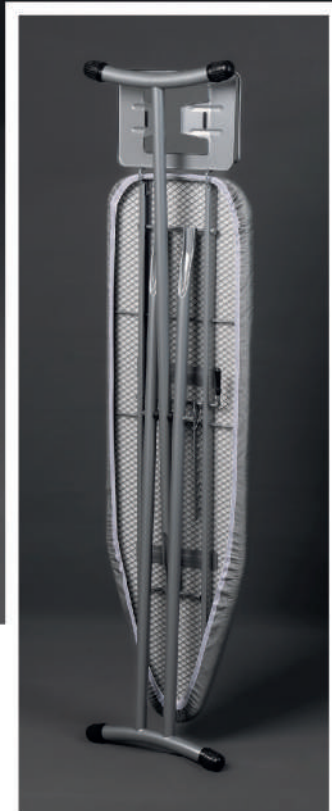

**THE WOODY (XL)**

Material : Wooden  
Size : 34.5x34.5x37 cm

**THE WOODY (L)**

Material : Wooden  
Size : 14x14x33 cm

**THE WOODY (M)**

Material : Wooden  
Size : 14x16.5x26.5 cm

**THE WOODY (S)**

Material : Wooden  
Size : 14x13.5x16 cm

**WOODEN DRAWER ORGANIZERS**

Material : Wooden  
Size : 5.5x32x45 cm

**HANGER WITH METAL HOOK**

Material : Wooden  
Size : 43x21x1.2 cm  
Units : 05

**CLOTHES AIRER**

Material : Iron  
Size : 146x60x95 cm

**IRONING BOARD WITH FABRIC COVER**

Material : Iron

Size : 140x35x88 cm

**OPEN & LOCK SYSTEM:** Effortlessly open and securely lock the iron board in place for stability and safety during use.

**HEIGHT ADJUSTABLE SYSTEM:** Easily adjust the height of the iron board to your preferred level for comfortable ironing experiences tailored to your needs.