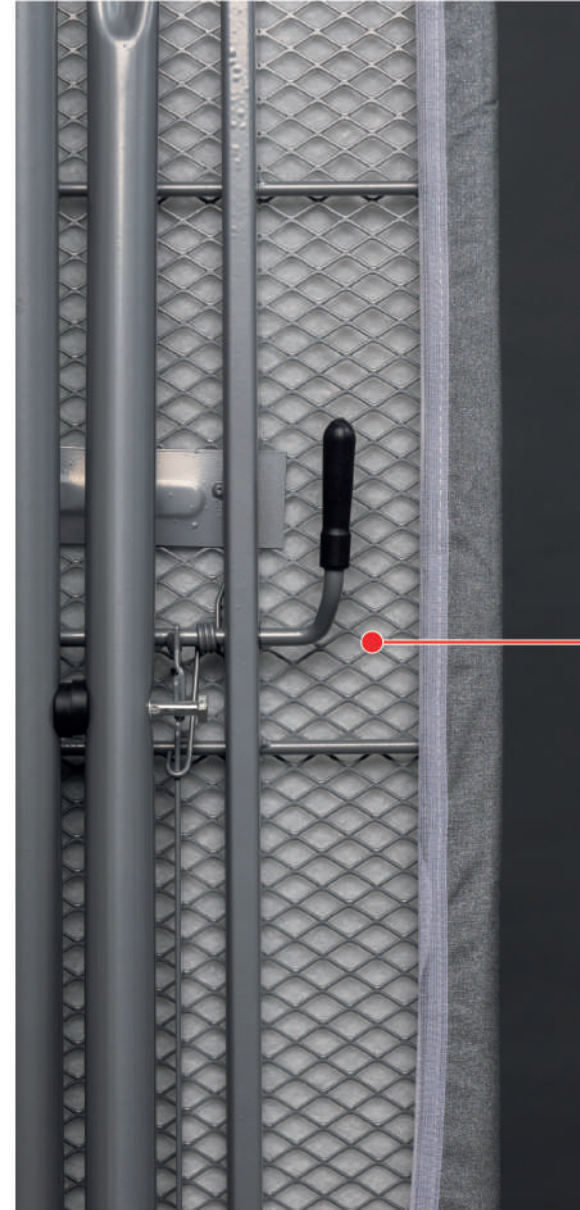

**THE WOODY (XL)**

Material : Wooden  
Size : 34.5x34.5x37 cm

**THE WOODY (L)**

Material : Wooden  
Size : 14x14x33 cm

**THE WOODY (M)**

Material : Wooden  
Size : 14x16.5x26.5 cm

**THE WOODY (S)**

Material : Wooden  
Size : 14x13.5x16 cm

**WOODEN DRAWER ORGANIZERS**

Material : Wooden  
Size : 5.5x32x45 cm

**HANGER WITH METAL HOOK**

Material : Wooden  
Size : 43x21x1.2 cm  
Units : 05

**CLOTHES AIRER**

Material : Iron  
Size : 146x60x95 cm

**IRONING BOARD WITH FABRIC COVER**

Material : Iron

Size : 140x35x88 cm

**OPEN & LOCK SYSTEM:** Effortlessly open and securely lock the iron board in place for stability and safety during use.

**HEIGHT ADJUSTABLE SYSTEM:** Easily adjust the height of the iron board to your preferred level for comfortable ironing experiences tailored to your needs.