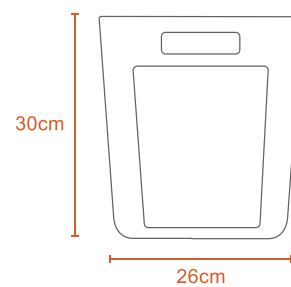

Polypropylene

SQUARE BIN

15L

0.3Kg

Polypropylene

OVVAL

PEDAL BIN

DELUX