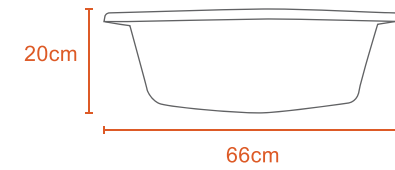

CANOE BASINS

15L canoe BASIN

15L

0.4Kg

Polypropylene

25L canoe BASIN

25L

0.5Kg