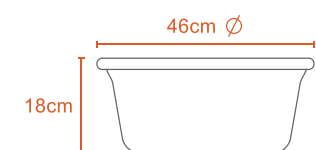

20L BASIN

20L

0.5Kg

Polypropylene