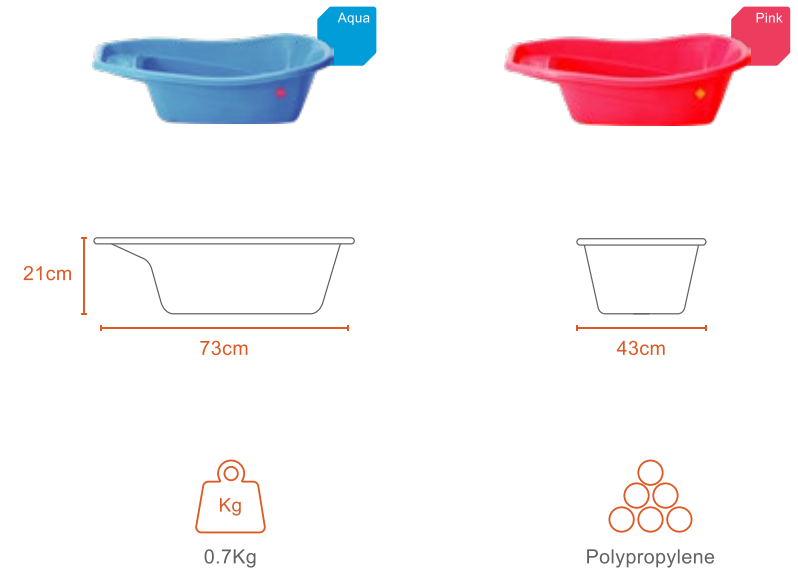

10L STORAGE BOX

45L STORAGE BOX

BABY POTTY

0.7Kg

Polypropylene

BABY BATH TUBS

PRINCESS BABY BATH TUB

NEW LARGE BABY BATH TUB

BABY ROCKING CHAIR

1.5Kg

Polypropylene

KIDDIES DESK

 Kg
2Kg

Polypropylene

KIDS

SEATING