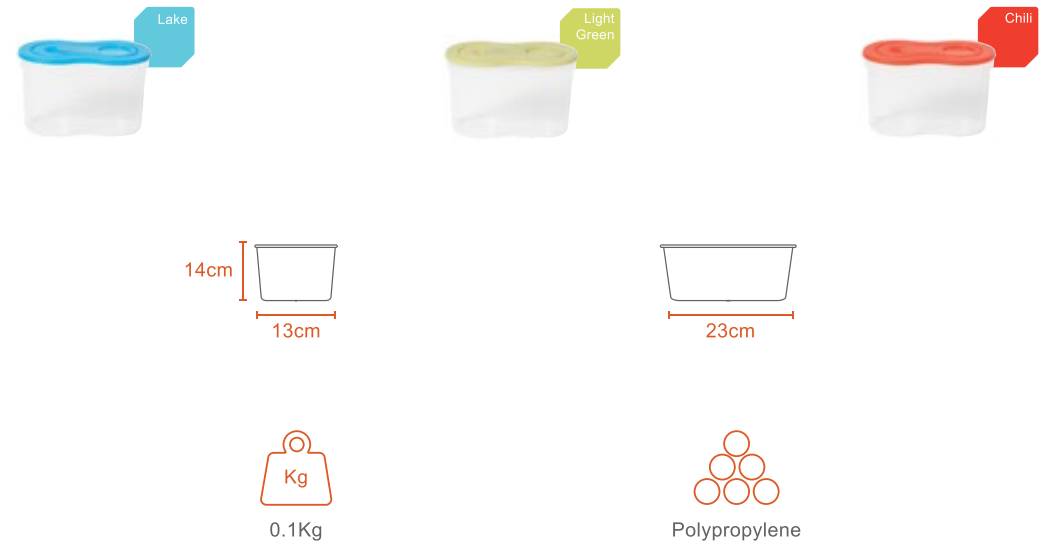

1KG LOOP FOOD CONTAINER