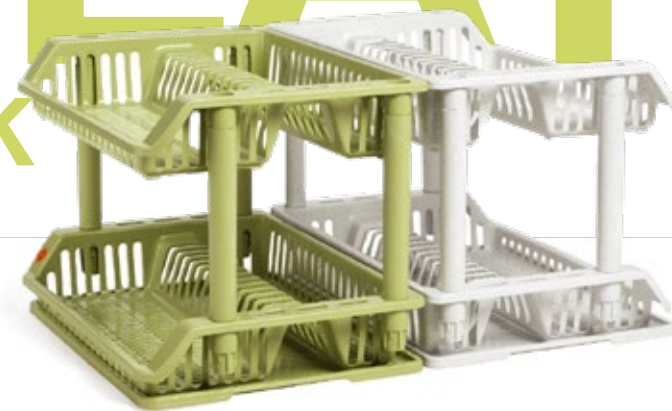

Kg

2Kg

Polypropylene

PLATE

RACK

Light Green

Marble

Kg