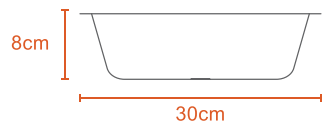

Polypropylene

35L canoe BASIN

35L

0.9Kg

Polypropylene

SOAP TRAY

0.08Kg

Polypropylene