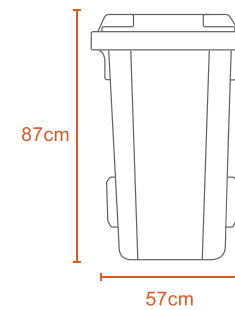

GARBAGE

PEDAL
BIN

TRASH BIN