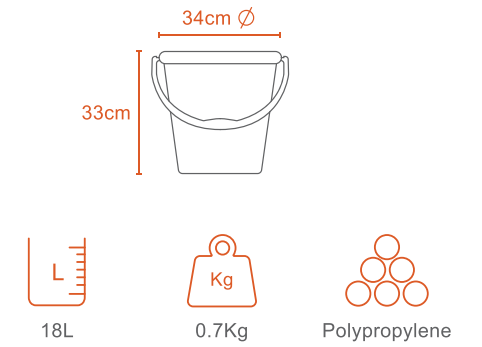

PAILS

15L PAIL

5L PAIL

18L PAIL

10L PAIL

25L PAIL