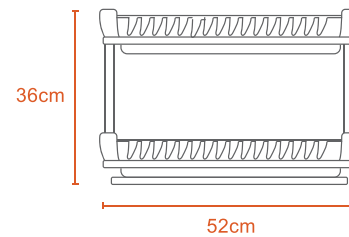

Kg

2Kg

Polypropylene

PLATE

RACK

Light Green

Marble

Kg