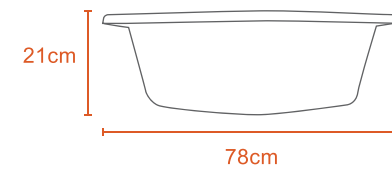

35L canoe BASIN

35L

0.9Kg

Polypropylene