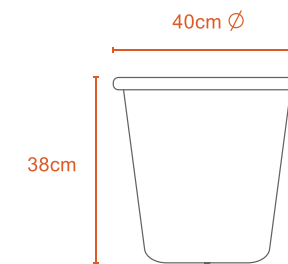

32L

1Kg

Polypropylene