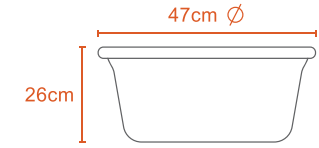

28L BASIN

30L BASIN

30L BASIN - CLASSIC

45L BASIN

60L BASIN

67L BASIN