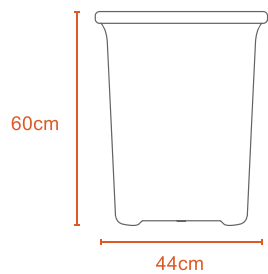

LAUNDRY

BUTTON

LAUNDRY BASKET

32L

1Kg

Polypropylene

RATTAN

LAUNDRY BASKET

60L

2Kg

Polypropylene

ELITE

LAUNDRY BASKET

25L

0.4Kg

Polypropylene