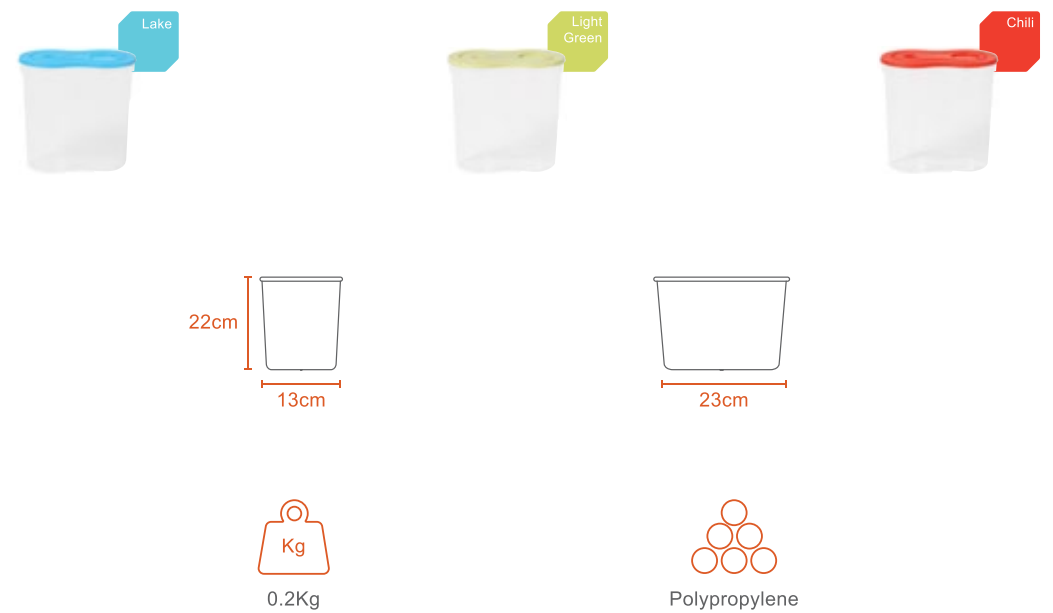

1Kg

Polypropylene

1KG LOOP FOOD CONTAINER

2KG LOOP FOOD CONTAINER

ROUND KEEPER CONTAINER - 4PCS

350ml CONTAINER

0.03Kg

Polypropylene