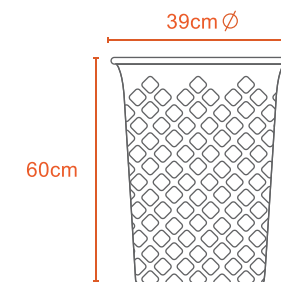

BUTTON

LAUNDRY BASKET

46L

1Kg

Polypropylene

LITTLE MONSOON

Polyethylene Body & Polypropylene Spout
(Color may vary)

OLLIKIDS