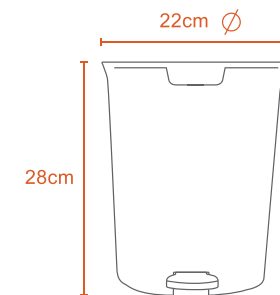

OV BIN

5L

0.5Kg

Polypropylene