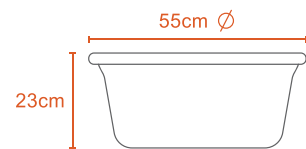

30L BASIN - CLASSIC