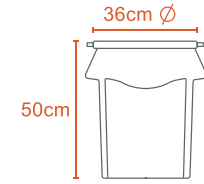

38L TOUGH BARREL

38L

1.5Kg

Polyethylene

75L TOUGH BARREL

75L

3Kg

Polyethylene