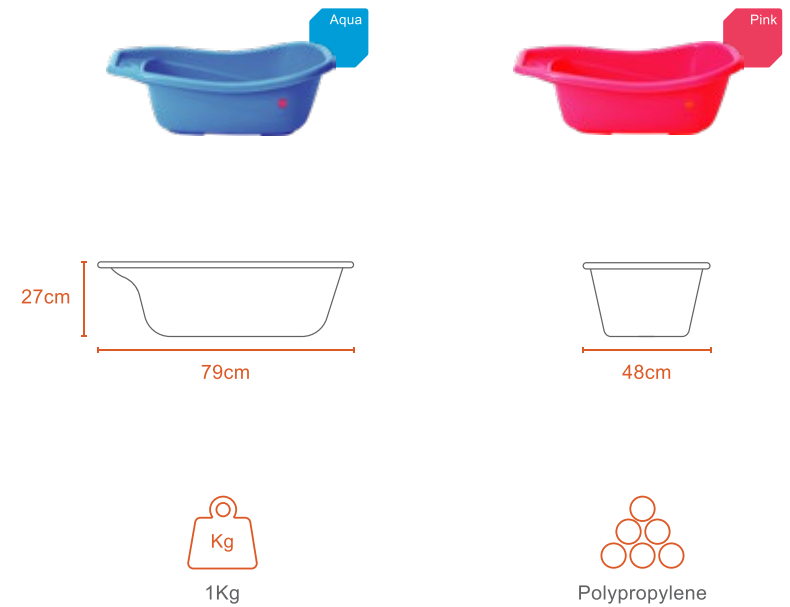

10L STORAGE BOX

45L STORAGE BOX

BABY POTTY

0.7Kg

Polypropylene

BABY BATH TUBS

PRINCESS BABY BATH TUB

NEW LARGE BABY BATH TUB

BABY ROCKING CHAIR

1.5Kg

Polypropylene

KIDDIES DESK

 Kg
2Kg

Polypropylene

KIDS

SEATING