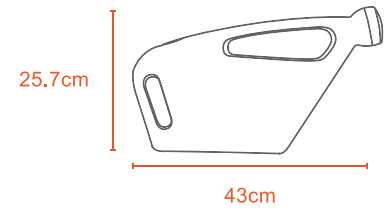

BUTTON

LAUNDRY BASKET

46L

1Kg

Polypropylene

LITTLE MONSOON

Polyethylene Body & Polypropylene Spout
(Color may vary)

OLLIKIDS