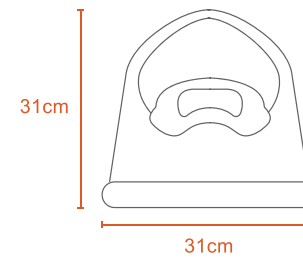

10L STORAGE BOX

45L STORAGE BOX

BABY POTTY

0.7Kg

Polypropylene

BABY BATH TUBS

PRINCESS BABY BATH TUB

NEW LARGE BABY BATH TUB