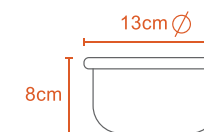

0.03Kg

Polypropylene

630ml CONTAINER