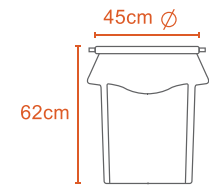

38L TOUGH BARREL

38L

1.5Kg

Polyethylene

75L TOUGH BARREL

75L

3Kg

Polyethylene