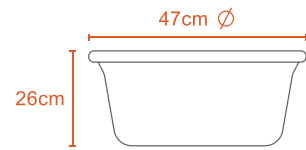

0.4Kg

Polypropylene

20L BASIN

20L

0.5Kg

Polypropylene

28L BASIN

30L BASIN