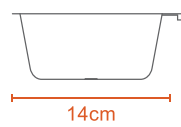

Polypropylene

35L canoe BASIN

35L

0.9Kg

Polypropylene

SOAP TRAY

0.08Kg

Polypropylene