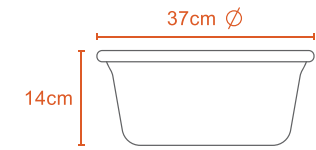

10L BASIN

10L

0.2Kg

Polypropylene