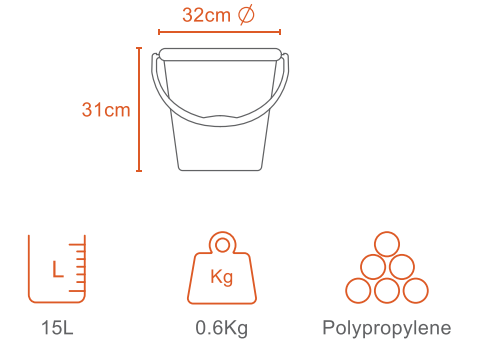

SOQ BASIN

SINGLE BIN

MOP BASKET

TWIN BIN

MOP BASKET

PAILS

15L PAIL

5L PAIL