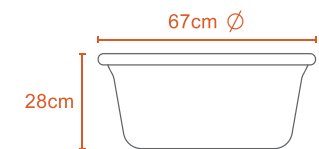

28L BASIN

30L BASIN

30L BASIN - CLASSIC

45L BASIN

60L BASIN

67L BASIN