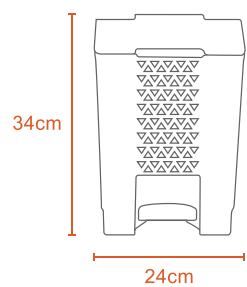

PEDAL BIN

10L

0.8Kg

Polypropylene