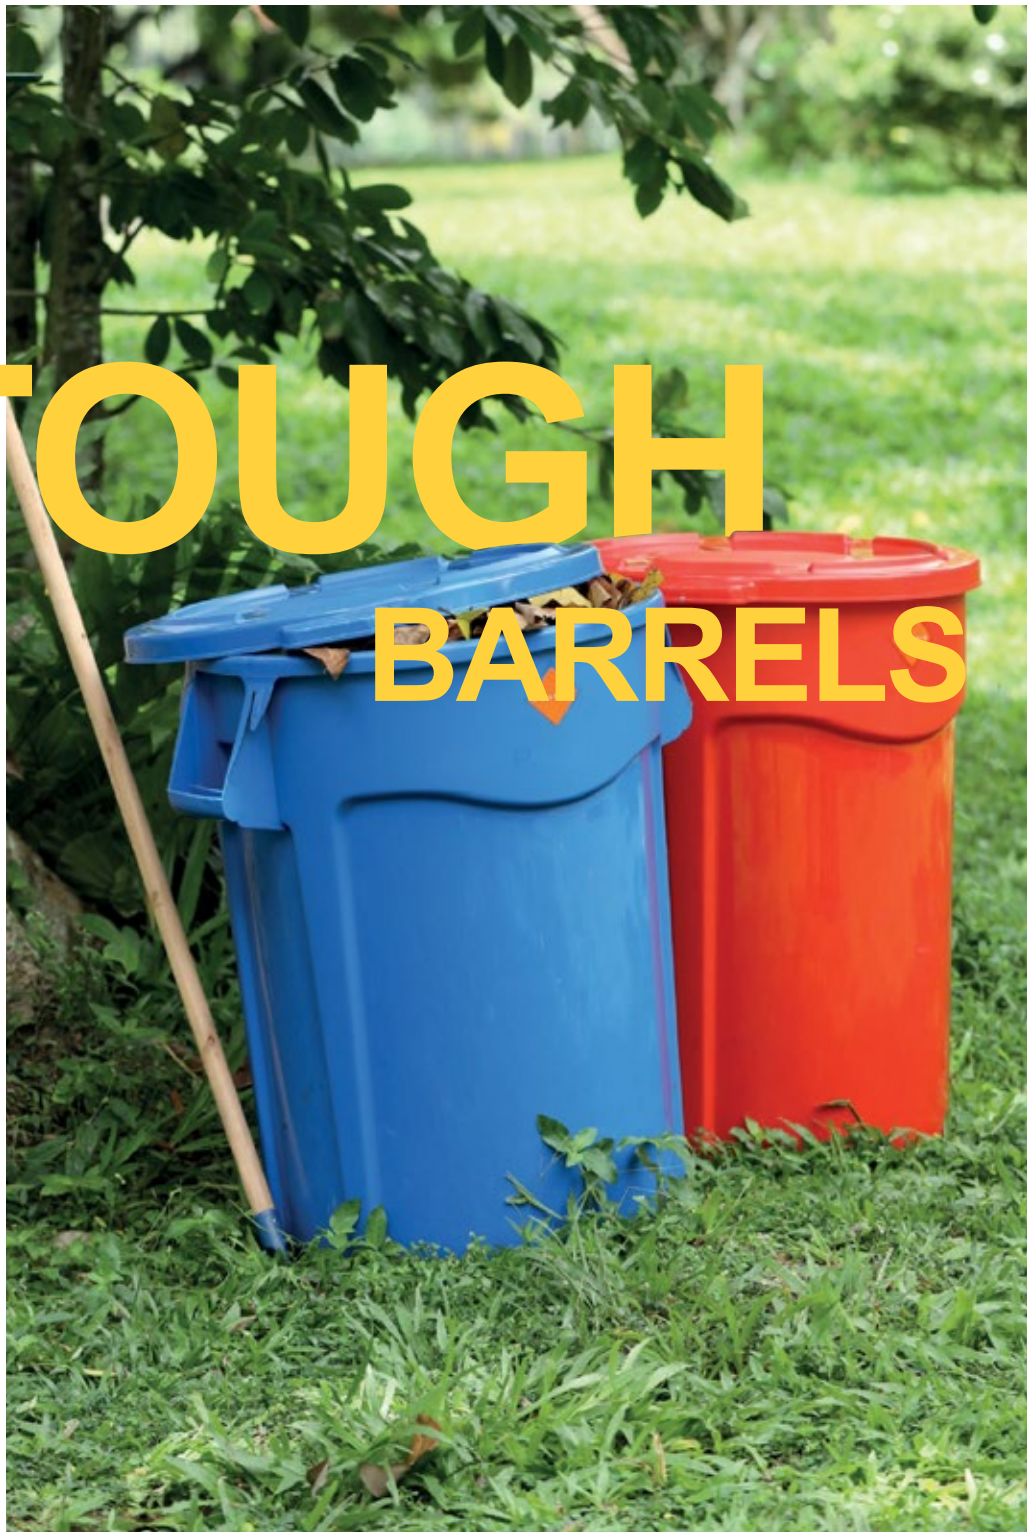

PUSH BIN

30L

1Kg

Polypropylene

GARBAGE

PEDAL
BIN

TRASH BIN

TOUGH BARRELS