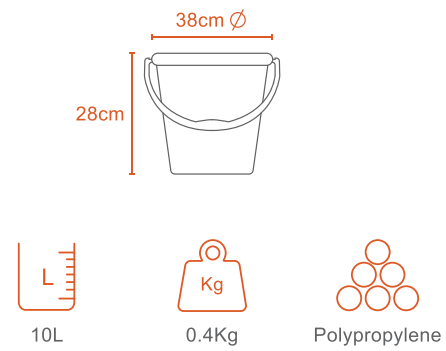

PAILS

15L PAIL

5L PAIL

18L PAIL

10L PAIL

25L PAIL