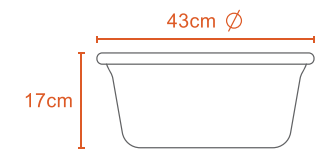

DRAIN PLUG

SOQ BASIN

10L BASIN

10L

0.2Kg

Polypropylene

18L BASIN

18L