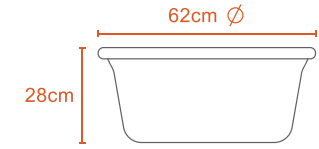

28L BASIN

30L BASIN

30L BASIN - CLASSIC

45L BASIN

60L BASIN

67L BASIN