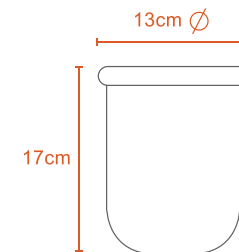

Polypropylene

750ml CONTAINER PRO

1500ml CONTAINER PRO

1650ml CONTAINER PRO

ROUND

FOOD COVER

0.7Kg

Polypropylene