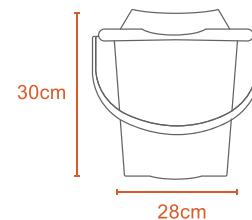

SOQ BASIN

SINGLE BIN

MOP BASKET

TWIN BIN

MOP BASKET

PAILS

15L PAIL

5L PAIL