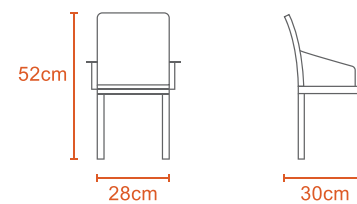

CHAIR BABY **SOFA**