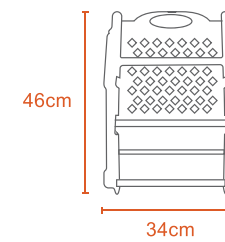

BABY ROCKING CHAIR

1.5Kg

Polypropylene