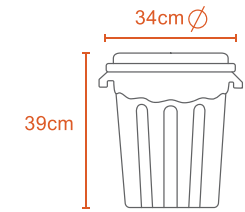

20L BARREL

20L

0.6Kg

Polypropylene