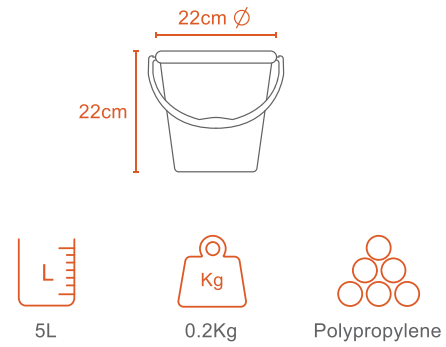

SOQ BASIN

SINGLE BIN

MOP BASKET

TWIN BIN

MOP BASKET

PAILS

15L PAIL

5L PAIL