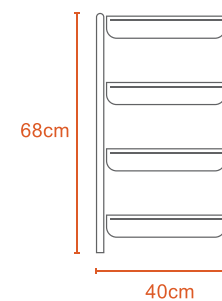

VEGETABLE RACK

0.8Kg

Polypropylene