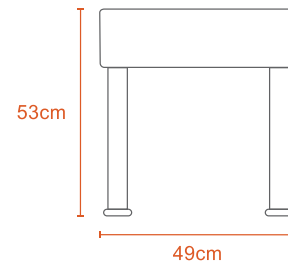

BABY ROCKING CHAIR

1.5Kg

Polypropylene

KIDDIES DESK

 Kg
2Kg

Polypropylene

KIDS

SEATING