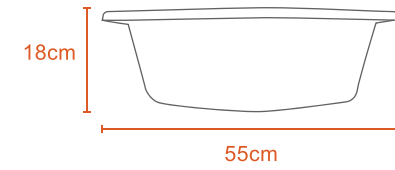

15L canoe BASIN

15L

0.4Kg

Polypropylene