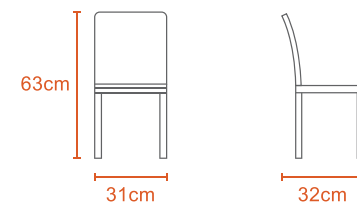

CHAIR BABY **ARMLESS**