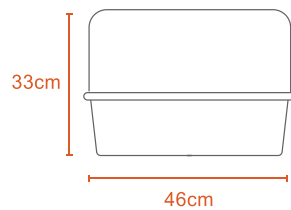

VEGETABLE RACK

0.8Kg

Polypropylene

PRIME

PLATE RACK

Fog

White

Marble