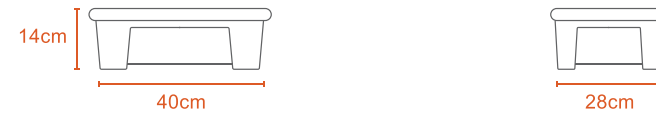

10L STORAGE BOX

45L STORAGE BOX

BABY POTTY

0.7Kg

Polypropylene

BABY BATH TUBS

PRINCESS BABY BATH TUB

NEW LARGE BABY BATH TUB