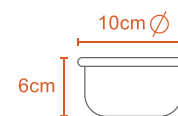

350ml CONTAINER