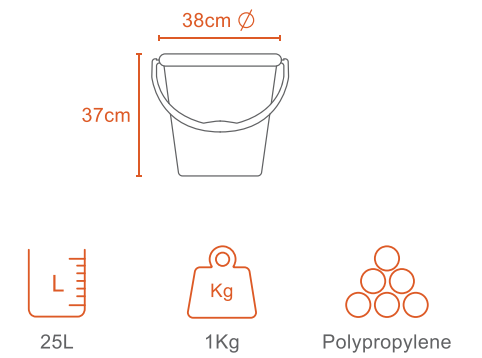

PAILS

15L PAIL

5L PAIL

18L PAIL

10L PAIL

25L PAIL