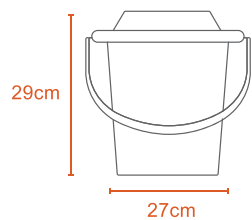

SINGLE BIN

MOP BASKET