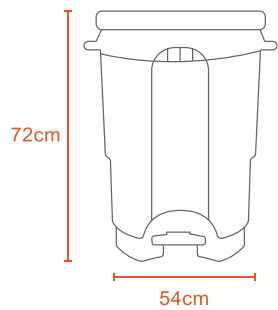

GARBAGE

PEDAL
BIN