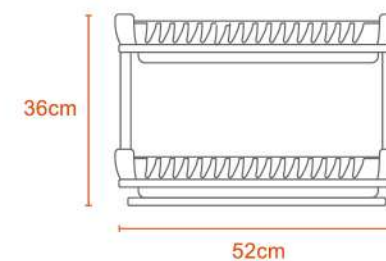

PRIME PLATE RACK

2Kg

Polypropylene

PLATE RACK

1Kg

Polypropylene

VEGETABLE RACK

Marble