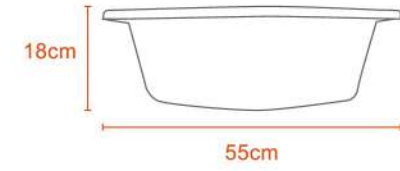

Kg
0.8Kg

Polypropylene

canoe BASINS

15L canoe BASIN

15L

0.4Kg

Polypropylene

25L canoe BASIN