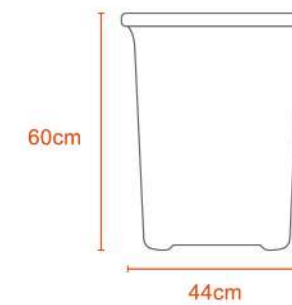

RATTAN LAUNDRY BASKET

60L

2Kg

Polypropylene