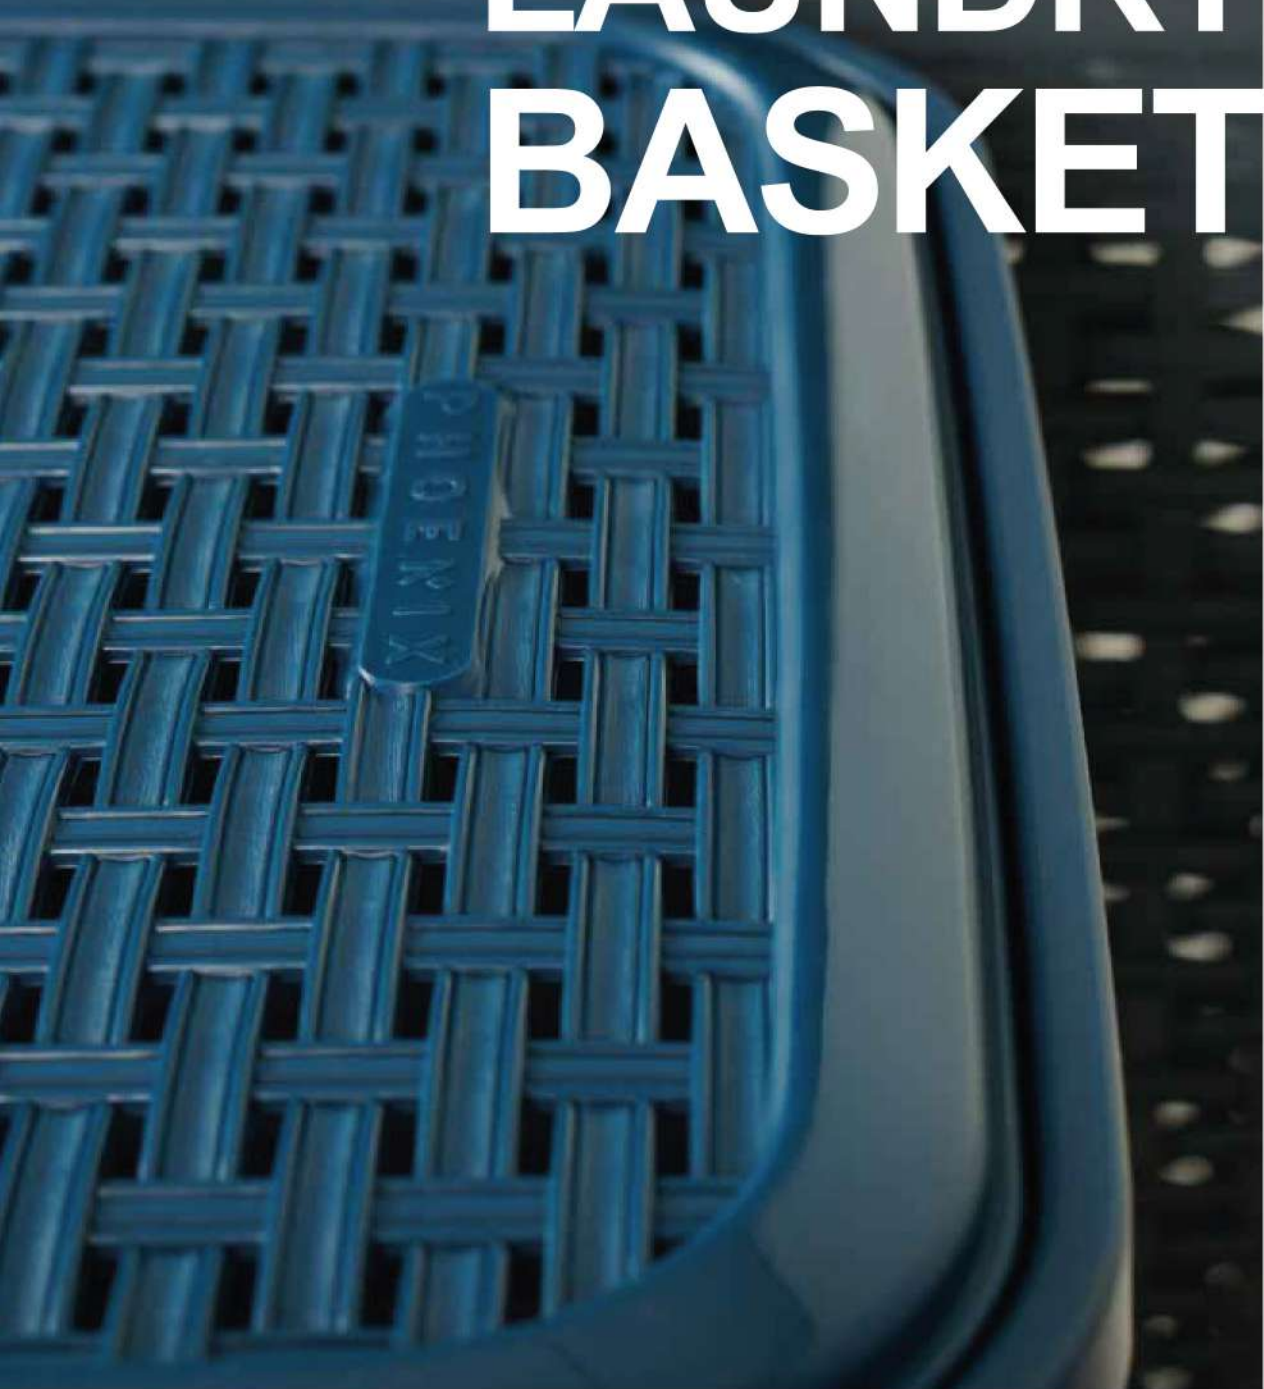

RATTAN LAUNDRY BASKET

60L

2Kg

Polypropylene