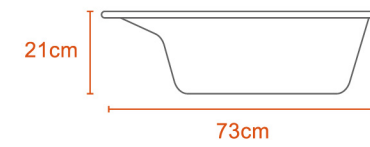

KIDS STORAGE BOXES

10L STORAGE BOX

45L STORAGE BOX

BABY POTTY

0.7Kg

Polypropylene

BABY BATH TUBS

PRINCESS BABY BATH TUB