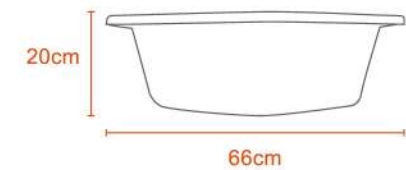

Kg
0.8Kg

Polypropylene

canoe BASINS

15L canoe BASIN

15L

0.4Kg

Polypropylene

25L canoe BASIN