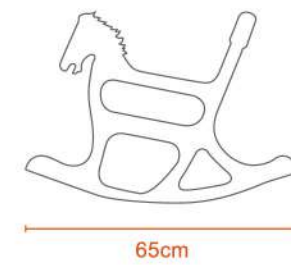

0.7Kg

Polypropylene

NEW LARGE BABY BATH TUB

1Kg

Polypropylene

BABY ROCKING CHAIR

1.5Kg

Polypropylene