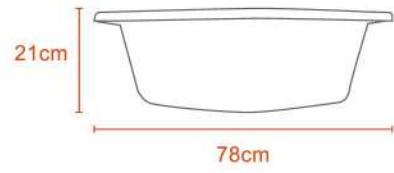

35L canoe BASIN