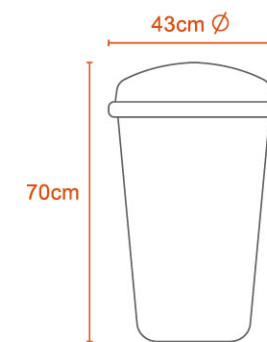

LAUNDRY

BUTTON
LAUNDRY BASKET

RATTAN LAUNDRY BASKET

60L

2Kg

Polypropylene

PRIDE LAUNDRY BASKET

L
60L