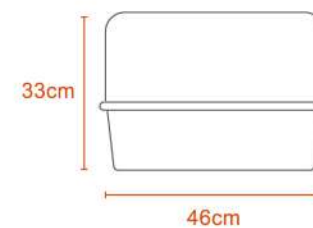

2Kg

Polypropylene