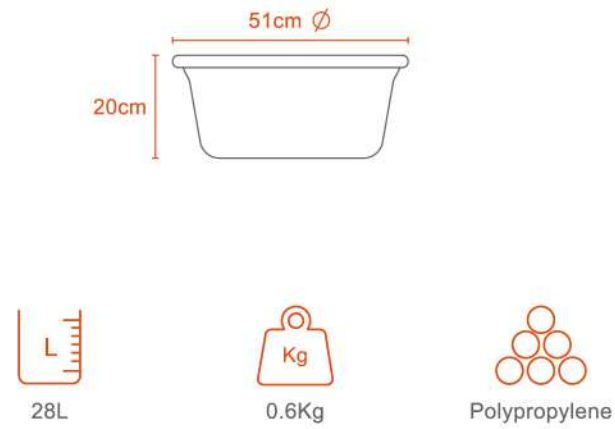

10L BASIN

10L

0.2Kg

Polypropylene

18L BASIN

18L

0.4Kg

Polypropylene

20L BASIN

20L

0.5Kg

Polypropylene

28L BASIN

30L BASIN

30L BASIN - CLASSIC

45L BASIN