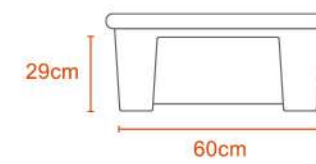

45L STORAGE BOX