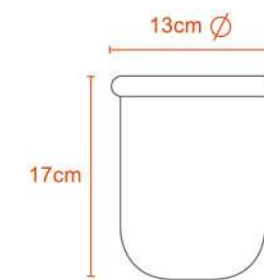

Polypropylene

2800ml CONTAINER

0.1Kg

Polypropylene

750ml CONTAINER PRO

1500ml CONTAINER PRO

1650ml CONTAINER PRO

Kg
0.1Kg

gpo
FLOWER
POTS

4L GRO (S) FLOWER POT + TRAY

8L GRO (M) FLOWER POT + TRAY

12L GRO (L) FLOWER POT + TRAY

Kg

0.4Kg

Polypropylene

27L GRO (XL) FLOWER POT + TRAY