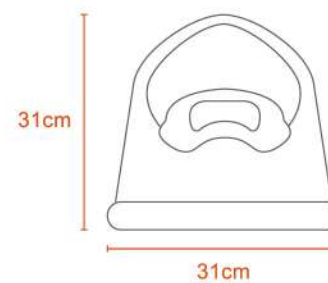

KIDS STORAGE BOXES

10L STORAGE BOX

45L STORAGE BOX

BABY POTTY

0.7Kg

Polypropylene

BABY BATH TUBS

PRINCESS BABY BATH TUB