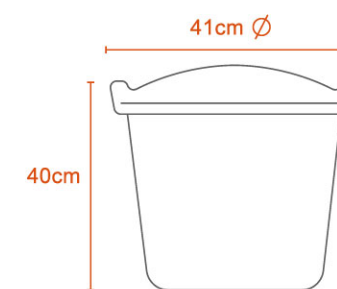

Kg
0.8Kg

Polypropylene

canoe BASINS

15L canoe BASIN

15L

0.4Kg

Polypropylene

25L canoe BASIN