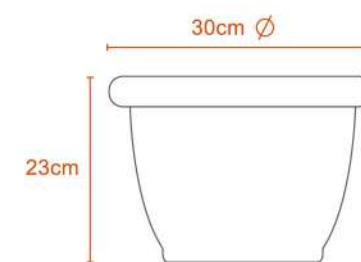

gpo
FLOWER
POTS

4L GRO (S) FLOWER POT + TRAY

8L GRO (M) FLOWER POT + TRAY

12L GRO (L) FLOWER POT + TRAY

Kg

0.4Kg

Polypropylene

27L GRO (XL) FLOWER POT + TRAY

Kg

0.7Kg

Polypropylene

FLOWER POT ROSE

0.3Kg

Polyethylene / Polypropylene
(Both options available)

MONSOON WATERING CAN

10L