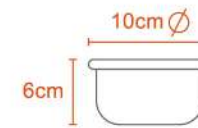

350ml CONTAINER