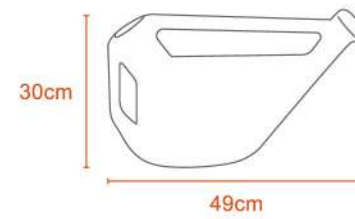

gpo
FLOWER
POTS

4L GRO (S) FLOWER POT + TRAY

8L GRO (M) FLOWER POT + TRAY

12L GRO (L) FLOWER POT + TRAY

Kg

0.4Kg

Polypropylene

27L GRO (XL) FLOWER POT + TRAY

Kg

0.7Kg

Polypropylene

FLOWER POT ROSE

0.3Kg

Polyethylene / Polypropylene
(Both options available)

MONSOON WATERING CAN

10L