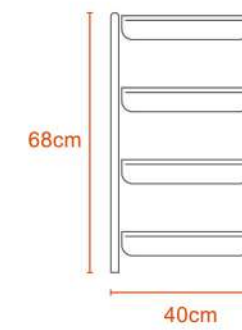

0.8Kg

Polypropylene