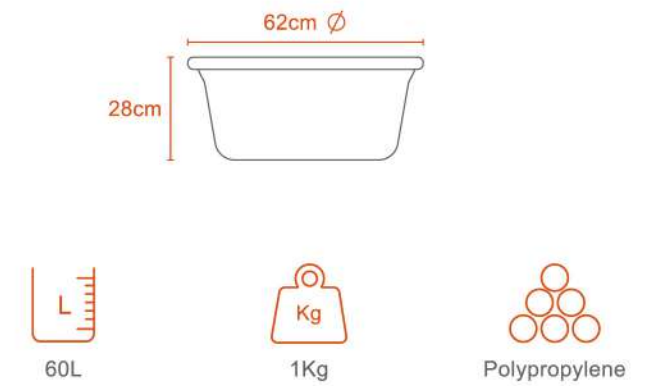

28L BASIN

30L BASIN

30L BASIN - CLASSIC

45L BASIN

60L BASIN

67L BASIN