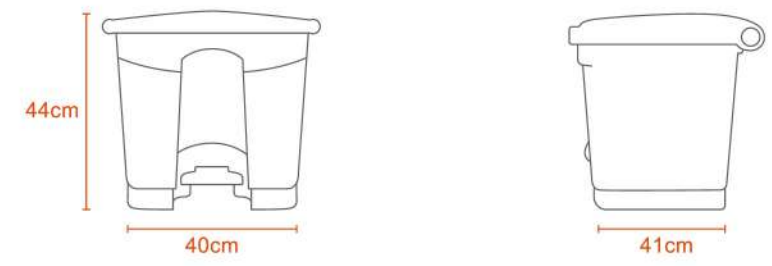

HEAVY DUTY PEDAL BIN

30L

2Kg

Polypropylene