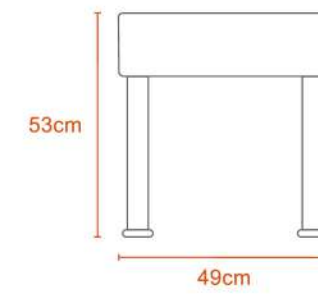

KIDDIES DESK