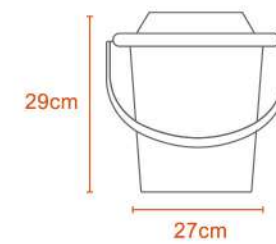

CLEAN

SQ BASIN

Drain
Pipe

7L

0.2Kg

Polypropylene

MOP BASKET
**TWIN
BIN**

PAILS