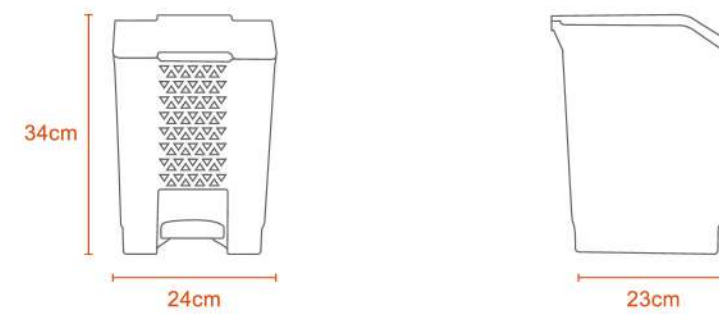

Our bins blend into every home and offer a sincere tryst with nature.

OV BIN

5L

0.5Kg

Polypropylene

OVAL PEDAL BIN

14L

1Kg