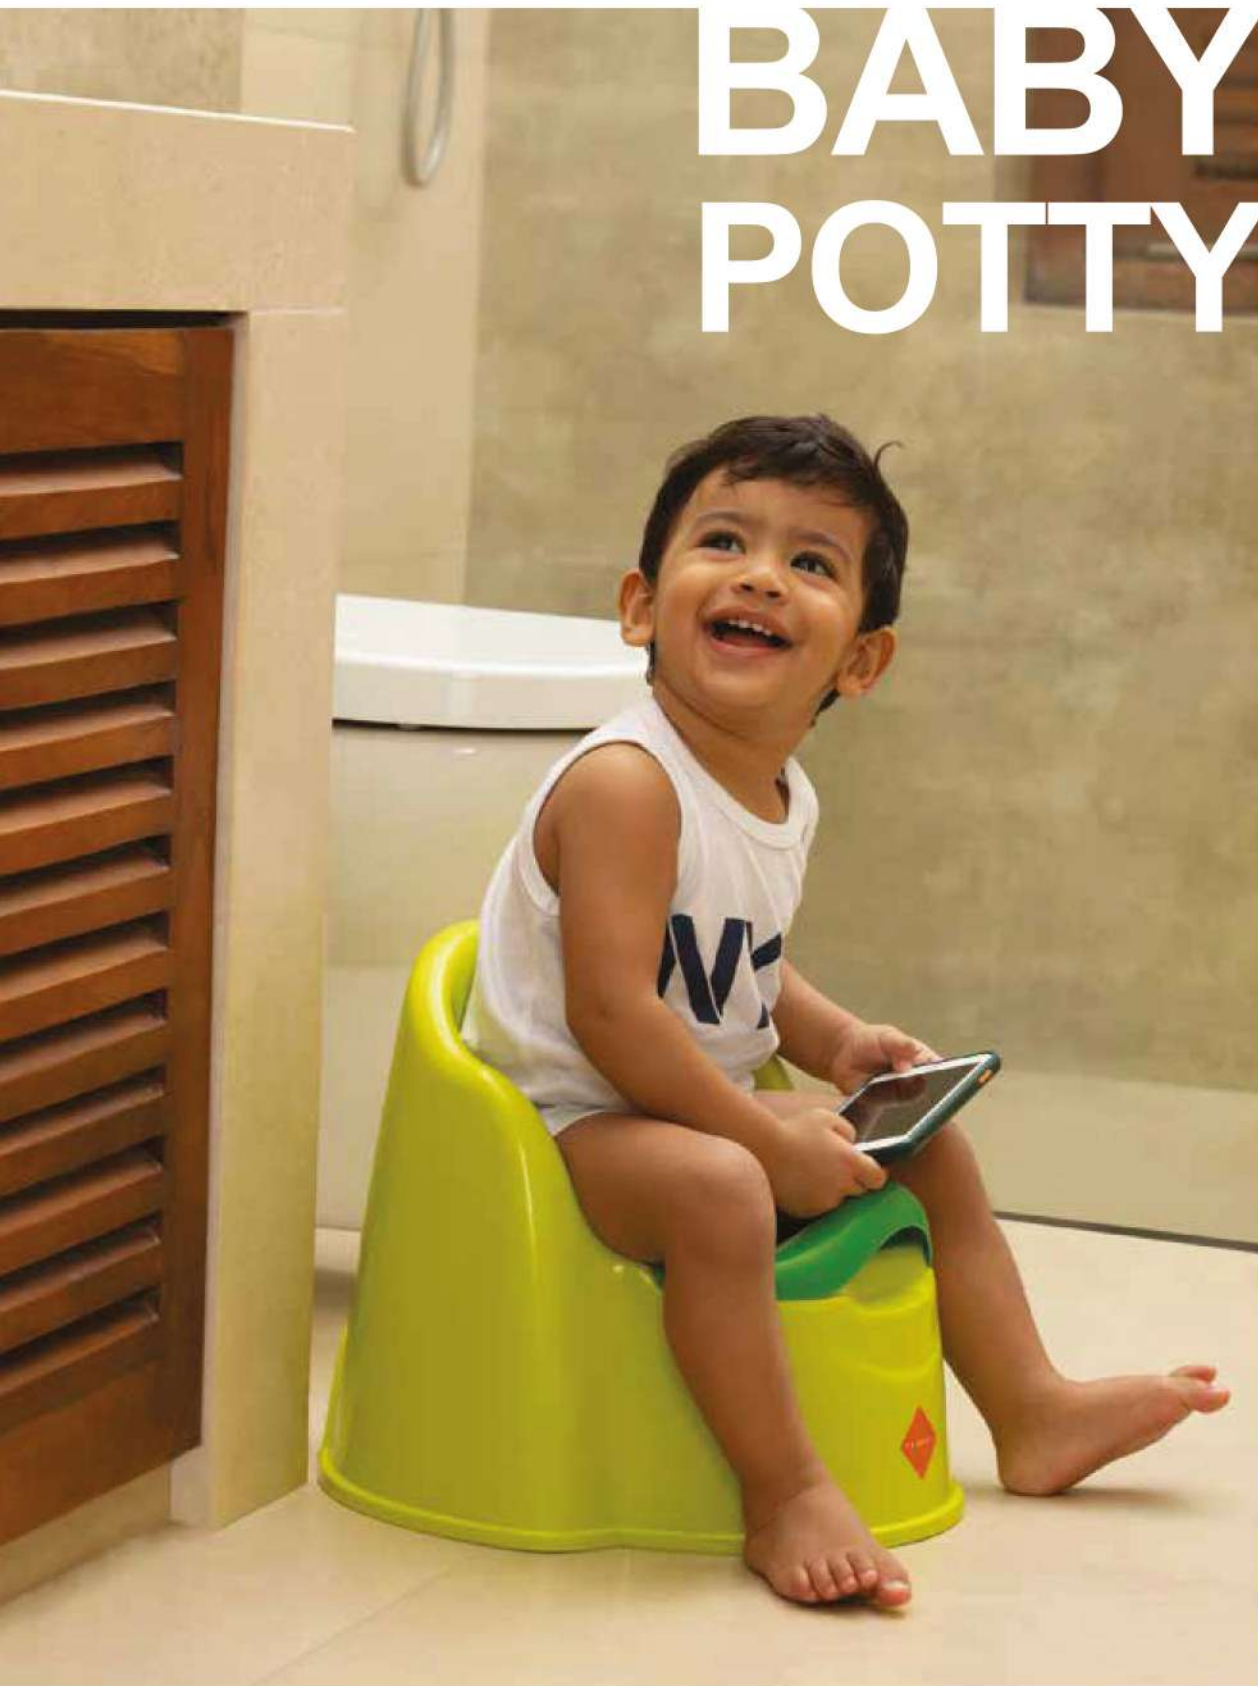

KIDS STORAGE BOXES

10L STORAGE BOX

45L STORAGE BOX

BABY POTTY

0.7Kg

Polypropylene

BABY BATH TUBS

PRINCESS BABY BATH TUB