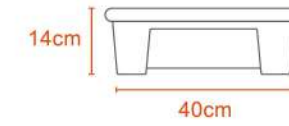

gpo
FLOWER
POTS

4L GRO (S) FLOWER POT + TRAY

8L GRO (M) FLOWER POT + TRAY

12L GRO (L) FLOWER POT + TRAY

Kg

0.4Kg

Polypropylene

27L GRO (XL) FLOWER POT + TRAY

Kg

0.7Kg

Polypropylene

FLOWER POT ROSE

0.3Kg

Polyethylene / Polypropylene
(Both options available)

MONSOON WATERING CAN

10L

KIDS STORAGE BOXES

10L STORAGE BOX

45L STORAGE BOX

BABY POTTY

0.7Kg

Polypropylene

BABY BATH TUBS

PRINCESS BABY BATH TUB