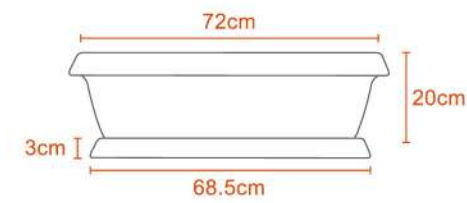

gpo
FLOWER
POTS

4L GRO (S) FLOWER POT + TRAY

8L GRO (M) FLOWER POT + TRAY

12L GRO (L) FLOWER POT + TRAY

Kg

0.4Kg

Polypropylene

27L GRO (XL) FLOWER POT + TRAY