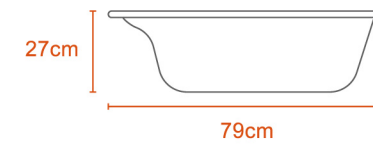

NEW LARGE BABY BATH TUB