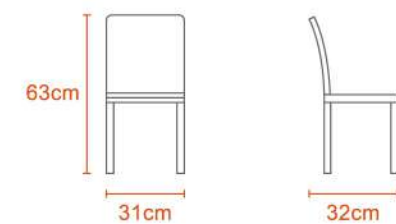

CHAIR BABY **ARMLESS**