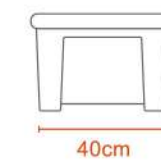

45L STORAGE BOX