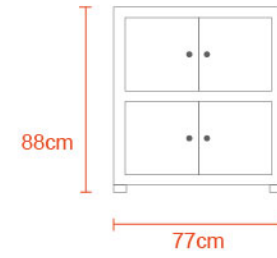

8.5Kg

Polypropylene

25Kg per shelf

S2

Wood

Snow

Fog

Night