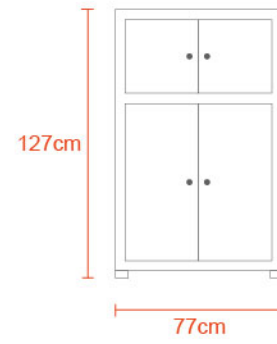

Wood

Snow

Fog

Night

Grass

Chili

Combinations