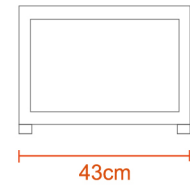

Wood

Snow

Fog

Night

Grass

Chili

Combinations

8.5Kg

Polypropylene

25Kg per shelf