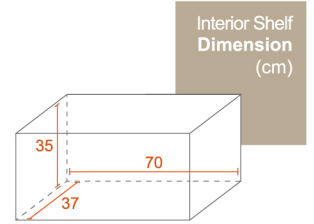

Wood

Snow

Fog

Night

Grass

Chili

Combinations

8.5Kg

Polypropylene

25Kg per shelf