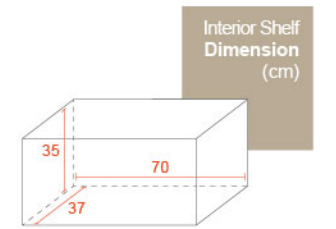

Wood

Snow

Fog

Night

Grass

Chili