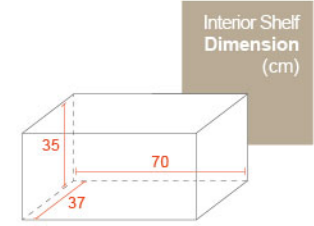

Grass

Chili

13.5Kg

Polypropylene

25Kg per shelf

S4

Wood

Snow

Interior Shelf Dimension (cm)

Fog

Night

Combinations

Grass

Chili

13Kg

Polypropylene