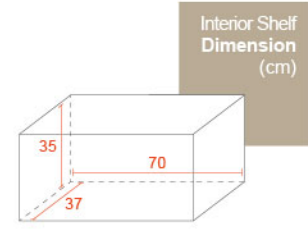

Night

Grass

Chili

Combinations

Kg
22Kg

Polypropylene

Max Load
25Kg per shelf

L3