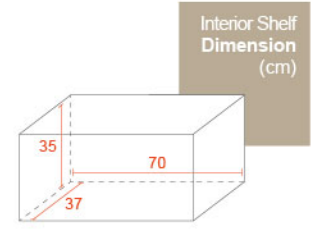

8.5Kg

Polypropylene

25Kg per shelf

S2

Wood

Snow

Fog

Night