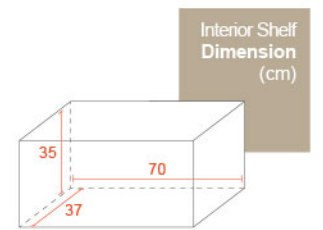

Wood

Snow

Fog

Night

Grass

Chili