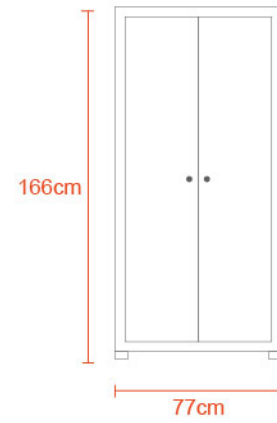

Wood

Snow

Fog

Night

Grass

Chili