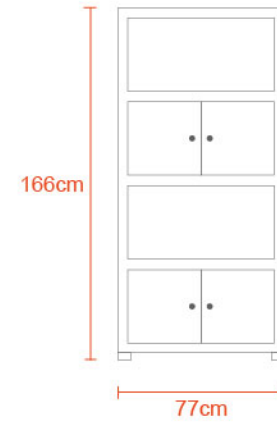

Chili

22Kg

Polypropylene

25Kg per shelf