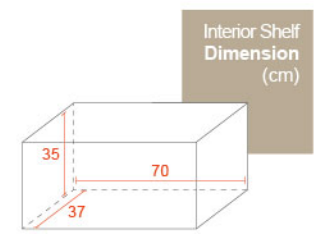

Wood

Snow

Fog

Night

Grass

Chili

Combinations