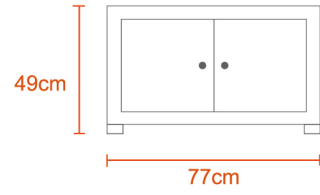

Wood

Snow

Fog

Night

Grass

Chili

Combinations

8.5Kg

Polypropylene

25Kg per shelf