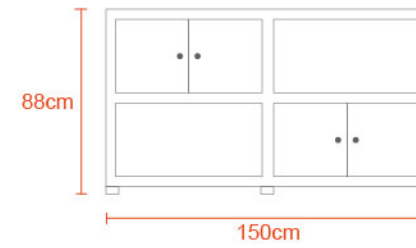

Interior Shelf Dimension (cm)

Night

Grass

Chili

Combinations

21Kg

Polypropylene

25Kg per shelf