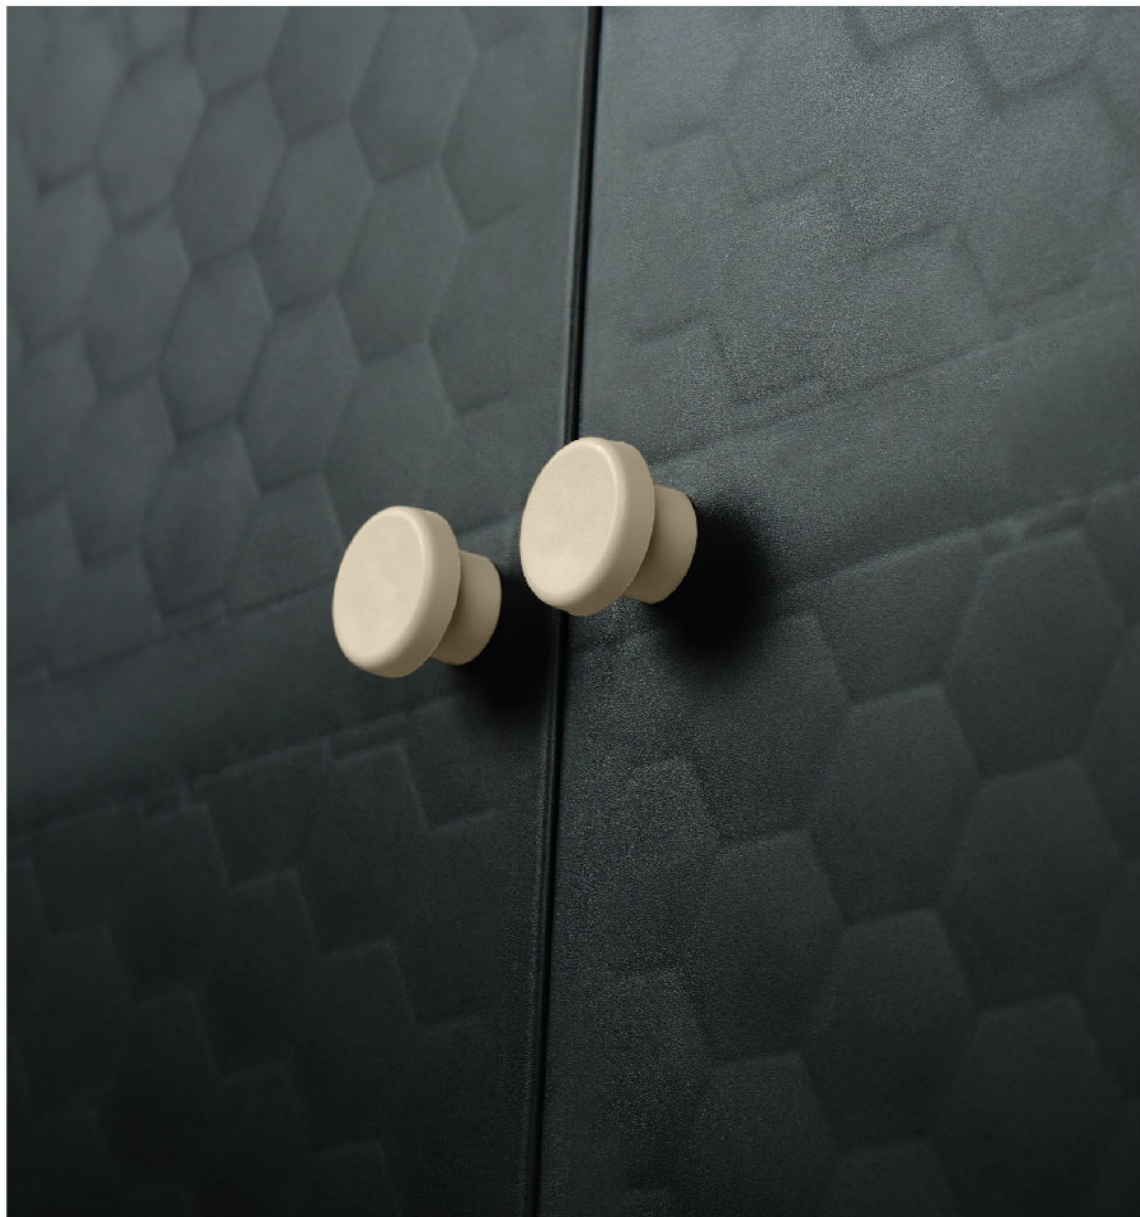

Grass

Chili

13.5Kg

Polypropylene

25Kg per shelf

S4

Wood

Snow