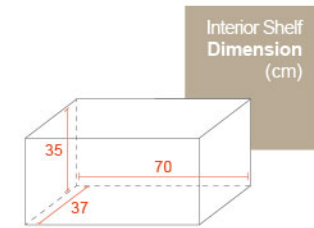

Interior Shelf Dimension (cm)

Night

Grass

Chili

Combinations

21Kg

Polypropylene

25Kg per shelf