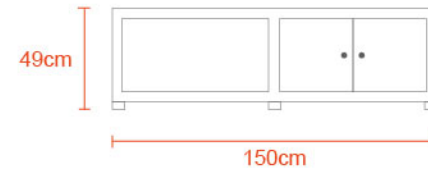

Interior Shelf Dimension (cm)

Fog

Night

Combinations

Grass

Chili

13Kg

Polypropylene