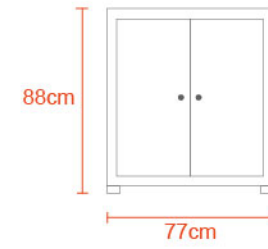

Wood

Snow

Fog

Night

Grass

Chili

13.5Kg

Polypropylene

25Kg per shelf