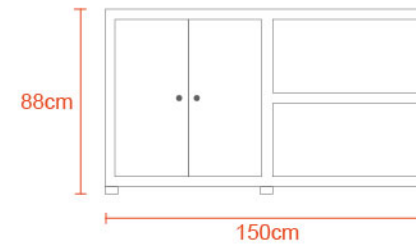

Wood

Snow

Fog

Combinations

Night

Grass

Chili

21Kg

Polypropylene

25Kg per shelf