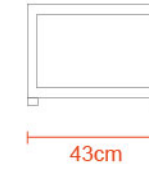

Grass

Chili

13.5Kg

Polypropylene

25Kg per shelf

S4

Wood

Snow

Interior Shelf Dimension (cm)

Fog

Night

Combinations

Grass

Chili

13Kg

Polypropylene