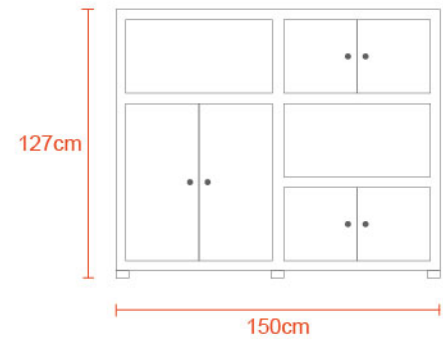

Combinations