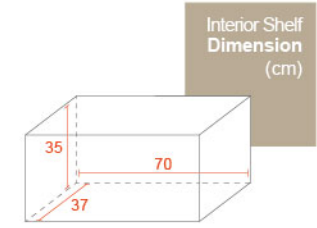

Wood

Snow

Fog

Night

Grass

Chili

13.5Kg

Polypropylene

25Kg per shelf