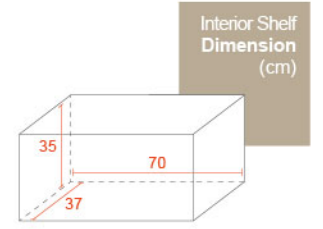

Chili

22Kg

Polypropylene

25Kg per shelf