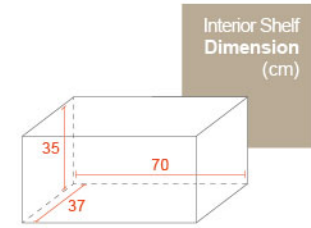

Interior Shelf Dimension (cm)

Fog

Night

Combinations

Grass

Chili

13Kg

Polypropylene

25Kg per shelf

S5

Wood

Snow

Fog

Combinations

Night

Grass

Interior Shelf Dimension (cm)

Night

Grass

Chili

Combinations

21Kg

Polypropylene

25Kg per shelf