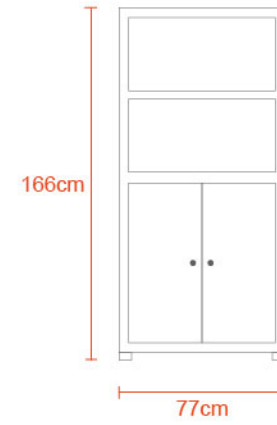

Night

Grass

Chili

Combinations

Kg
22Kg

Polypropylene

Max Load
25Kg per shelf

L3